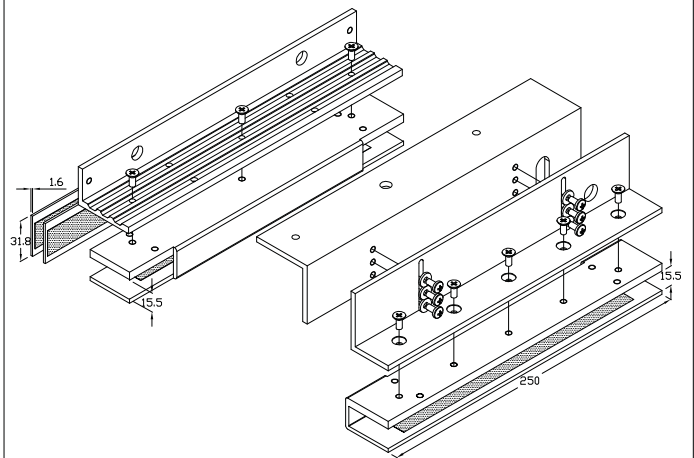

EM600 - DSU Bracket

(Glass Frame & Door Application)

Bracket Application

Specifications (Unit = mm)

Installation Method