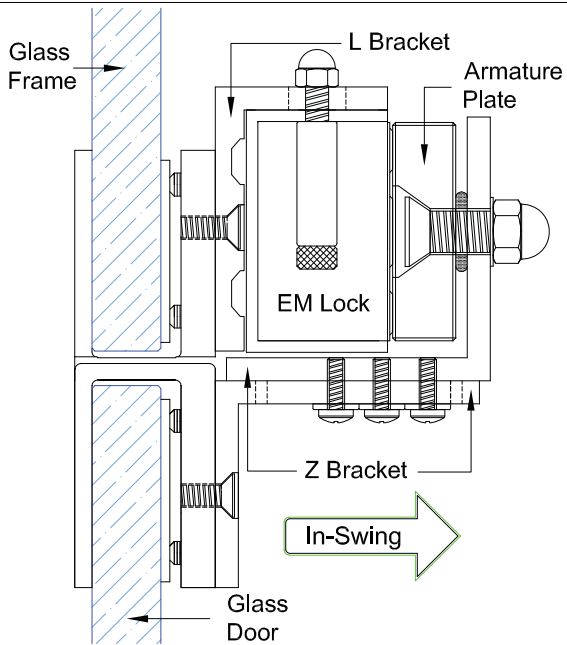

EM600 - DSU Bracket

(Glass Frame & Door Application)

Bracket Application

Specifications (Unit = mm)

Installation Method