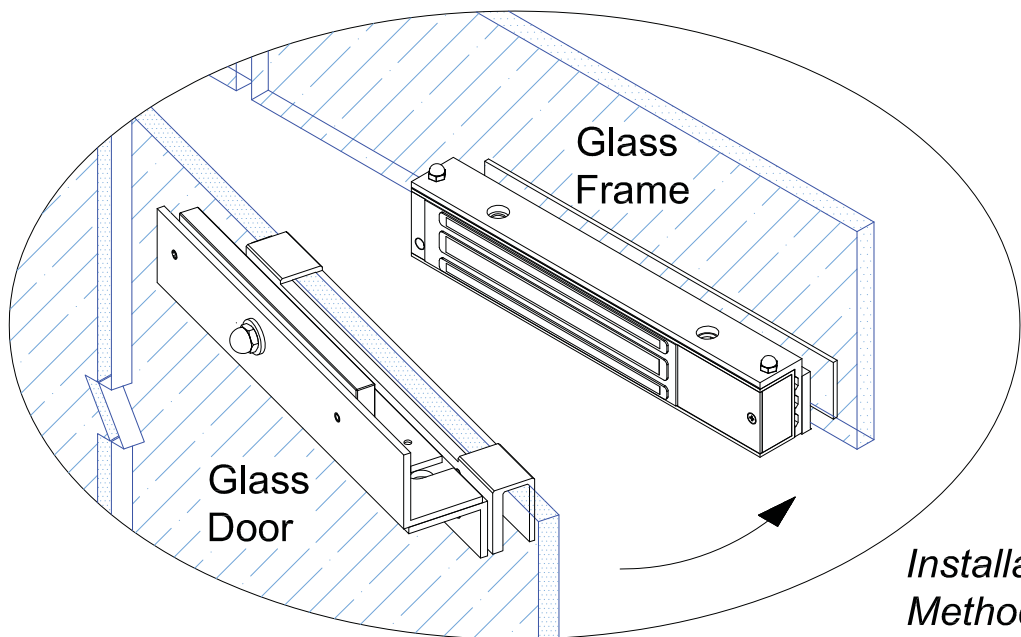

EM600 - DSU Bracket

(Glass Frame & Door Application)

Bracket Application

Specifications (Unit = mm)

Installation Method