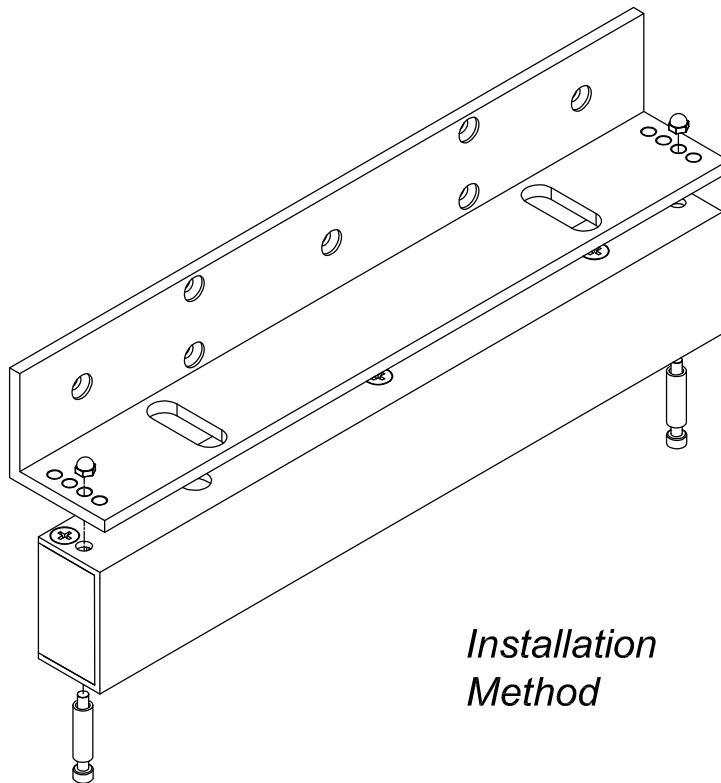

EM600 - LS Bracket

(Out - Swing Door Application)

Bracket Application

Specifications (Unit = mm)

*Installation
Method*