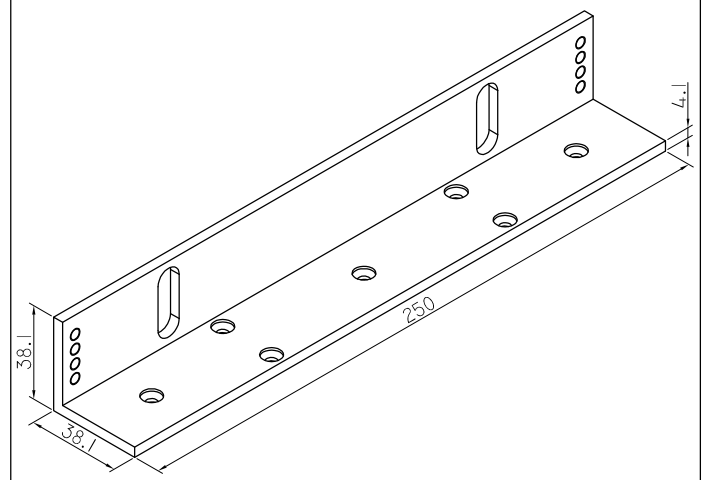

EM600 - LS Bracket

(Out - Swing Door Application)

Bracket Application

Specifications (Unit = mm)

*Installation
Method*