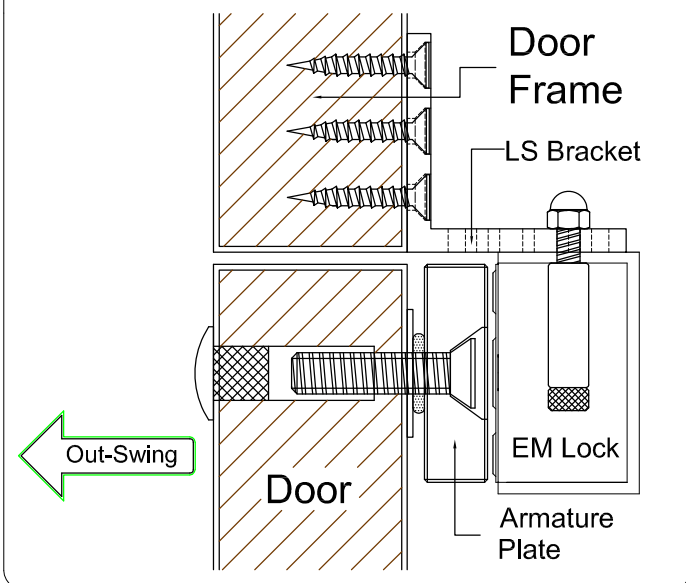

EM600 - LS Bracket

(Out - Swing Door Application)

Bracket Application

Specifications (Unit = mm)

*Installation
Method*