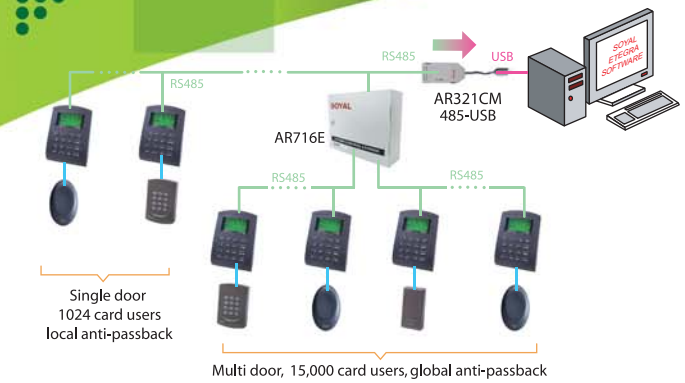

AR727H specification

Built-in-operation mode	M4	M6	M8
Card User	1024	65,536	1024
Event Memory	1200	NONE	1200
Time zone / holiday	11 / 120	NONE	11 / 120
Anti-passback	YES	NONE	YES
Alarm (tamper,force entry & door open too long)	YES	NONE	YES
Elevator control	1024 users, 32 floor	NONE	1024 users, 32 floor
DirectPC software	YES	NONE	YES
Multi reader networking with AR716E	YES	NONE	YES
Access mode	Card only, Card or pin, Card and pin		
Access pin number format	5 digit user num + 4 digit pin	Public pin 4 digit	User pin 4 digit
Big LCD screen	Resolution 128 x 64 4 text lines with 16 characters each line		
Wiegand port	1 input port (selectable WG 26 or 34)		
Push button input	1 negative trigger input		
Alarm sensor input	1 negative trigger input		
Door output (dry contact)	0.1-600 sen N.O/N.C, max 24V-1A		
Alarm output (open collector)	0.1-600 sec, active low output		
Reader RF frequency	125KHz or Mifare 13.56Mhz		
Reading range	approx 10cm (4inch)		
Data communication	RS485-9600 bps (N,8,1)		
Power consumption	10-24V,less than 3W		
Dimension, weight	126(h) x 91(w) x 46(d) mm,210 gram		

RS485 network connection