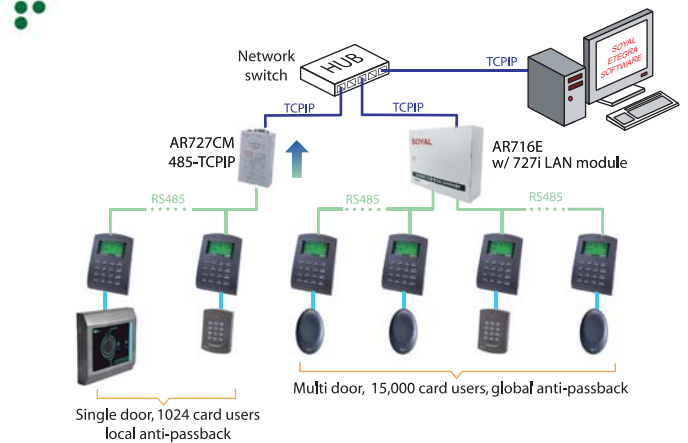

TCPIP network connection

AR737U wiegand specification

RF frequency	125KHz or Mifare 13.56Mhz
Reading range	5 cm
Power consumption	9 - 16V,less tahn 1.5 W
Dimension,weight	113(h) x 71 (w) x 36(d) mm,90 gram

Ordering Info

EM 125KHz	727H, 737U
Mifare 13.56MHz	727H_1356, 737U_1356