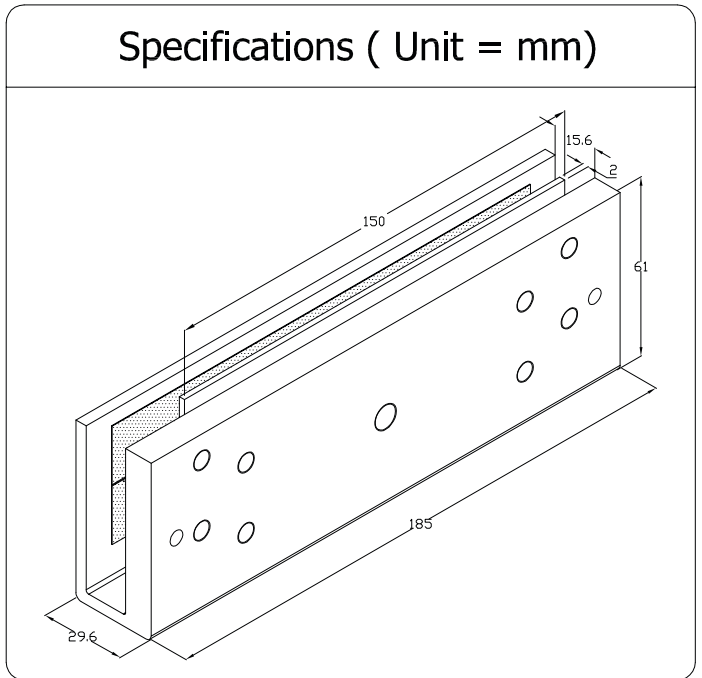

EM1200 - U1 Bracket

(Glass Door Application)

Installation Method