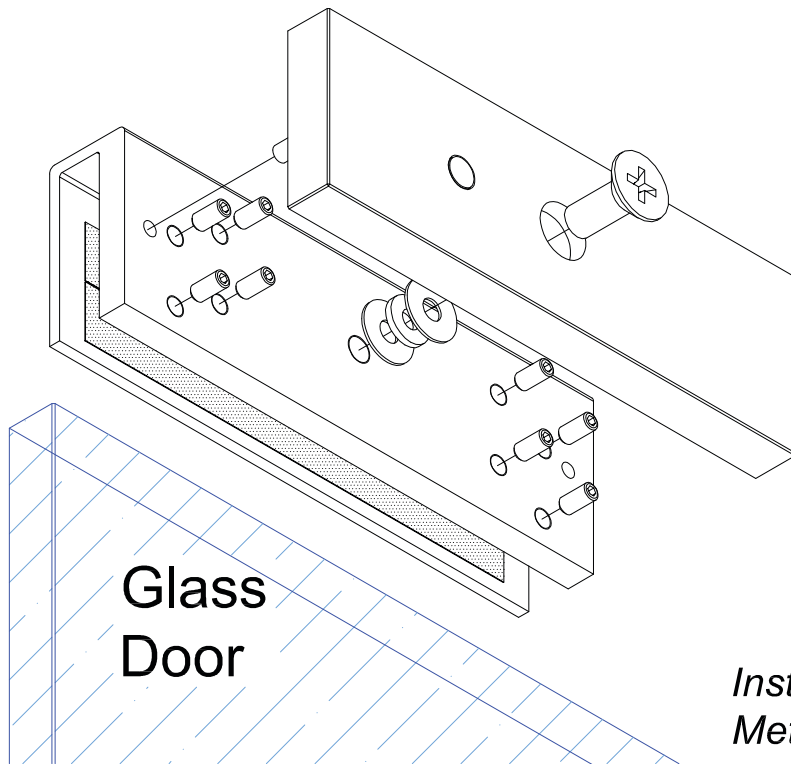

EM1200 - U1 Bracket

(Glass Door Application)

Installation Method