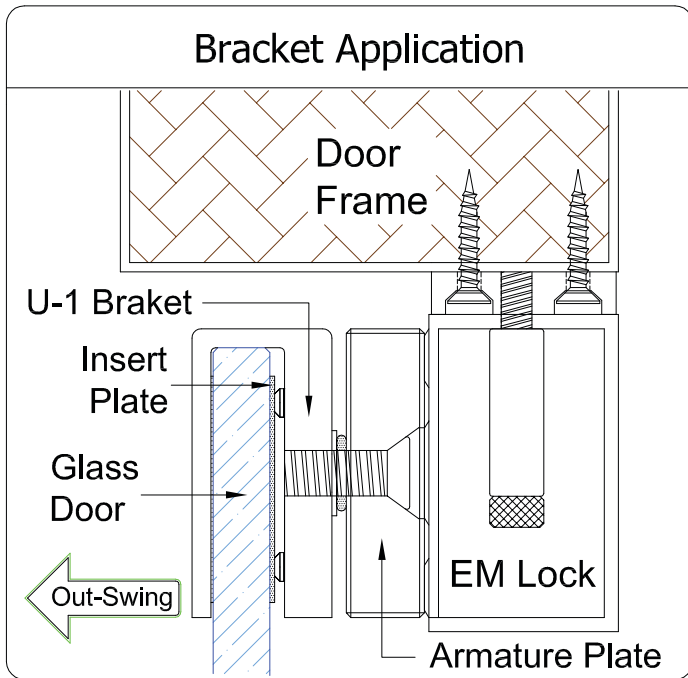

EM1200 - U1 Bracket

(Glass Door Application)

Installation Method