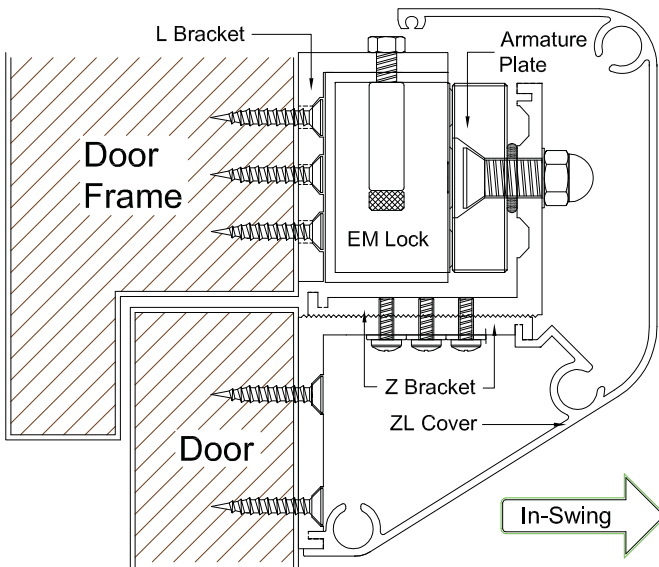

EM600 - ZL Cover Bracket

(In - Swing Door Application)

Bracket Application

Specifications (Unit = mm)