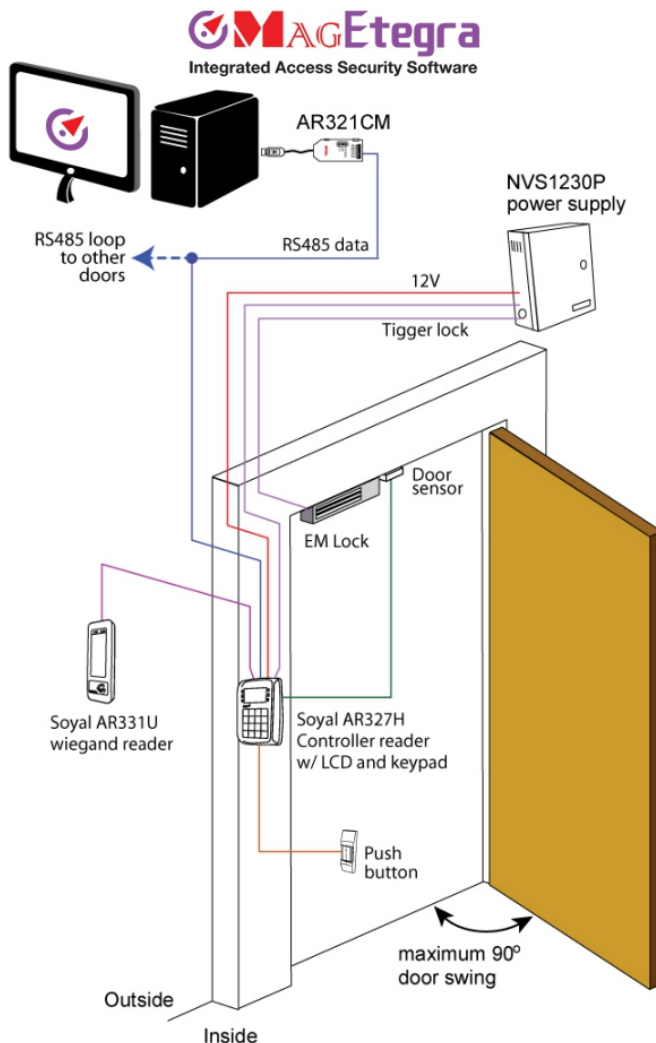

DM4 Door Access Package

Vandal Resistant with LCD

Description

DM4 is vandal resistant and water splash proof. SoyalEtegra software allows time attendance, easier personnel maintenance and remote viewing within LAN. Can clearly define when (time zone) and how (card and/or pin) an employee can access the door. Multiple DM4 can be linked together for multi-door application.

Employee needs to flash their proximity card in front of the reader. The electromagnetic lock will only release the door when the reader verifies a valid identity of the card. Single beep if successful and double beep if there are any errors.

Only valid access data will be sent to the PC for time attendance recording. Access raw data can be exported out for more advanced manipulation from third party time attendance software. This is a value added solution; user can have more security into their office and at the same time be able to monitor employee time attendance.

Installation Diagram

Management office - main system

SoyalEtegra software is available in 3 versions; Lite, Pro Basic and Pro Advance. Support multiple client login, CCTV integration and alarm monitoring.

Feature

- Silver metal frame modern cool design
- Touch keypad panel
- 3000 card users, 120 holidays, 11 time zone
- Runs on backup battery during power failure (max 1500 memory)
- Support anti-pass back
- Programming from software or keypad
- Support card only
- Manual push button to open/close door for guest.

Ordering Information

Ordering code: DM3

Qty	Equipment
1 pcs	SOYAL AR327H card reader
1 pcs	SOYAL AR331U wiegand reader
1 pcs	NVS1230P power supply with backup battery
1 pcs	EM Lock 600lbs
1 pcs	Exit push button
10 pcs	CDS18 , 1.8mm 125Khz proximity card

Upgrade Ideas

- Add AR321CM (convert RS485 to USB convertor, come with software) for PC software management.
- Add a break glass for emergency exit.
- Add key switch for manual turn off to open door in case of equipments failure.
- Can add door sensor to enable alarm function or door opened too long warning.
- Upgrade EM lock to LCJ electric dropbolt to support 2 way 180° door swing
- Upgrade to Mifare for higher security