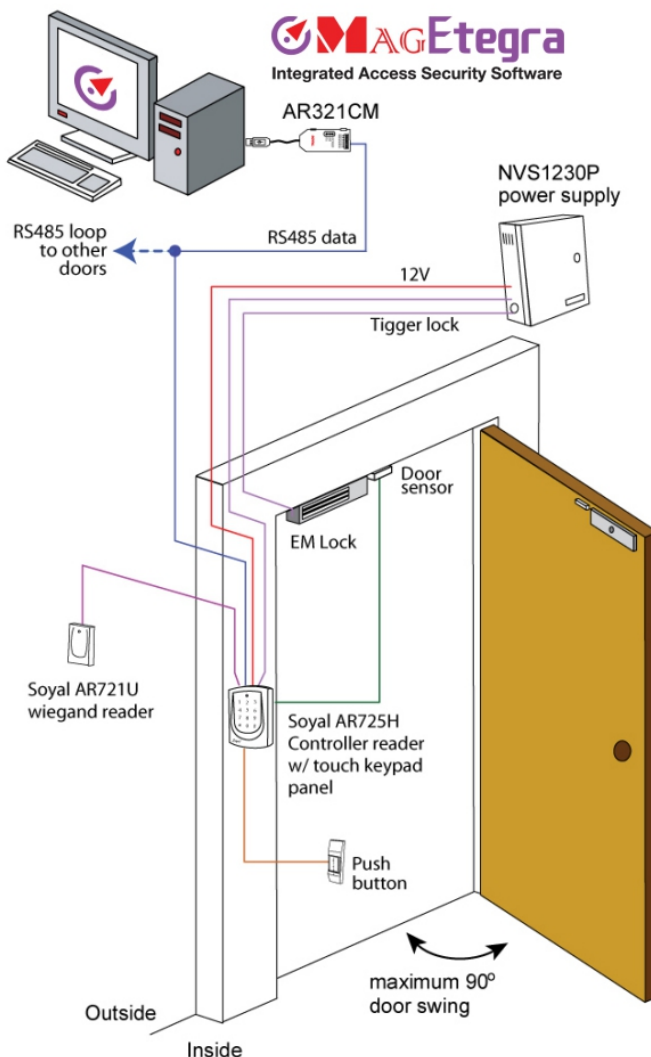

DP4 Door Access Package

Touch keypad panel

SOYAL

Access Control System

Date: 2 Sept 2016, Revision: V7

Description

DP4 has touch keypad panel. Reader connects to PC directly. SoyalEtegra software allows time attendance, easier personnel maintenance and remote viewing within LAN. Can clearly define when (time zone) and how (card and/or pin) an employee can access the door. Multiple DP4 can be linked together for multi-door application.

Employee needs to flash their proximity card in front of the reader. The electromagnetic lock will only release the door when the reader verifies a valid identity of the card. Single beep if successful and double beep if there are any errors.

Only valid access data will be sent to SoyalEtegra for time attendance recording. Access raw data can be exported out for more advanced manipulation from third party time attendance software. This is a value added solution; user can have more security into their office and at the same time be able to monitor employee time attendance.

Installation Diagram

Management office - main system

Feature

- Stylish touch keypad panel and modern design
- 3000 card users
- 120 holidays, 11 time zone
- Runs on backup battery during power failure (max 1500 memory)
- Support anti-pass back
- Programming from software or keypad
- Support card & pin for added security
- Manual push button to open/close door for guest.

Ordering Information

Ordering code: DP4

Qty	Equipment
1 pcs	SOYAL AR725H card reader
1 pcs	SOYAL AR721U wiegand reader
1 pcs	NVS1230P power supply with battery
1 pcs	EM Lock 600lbs
1 pcs	Exit push button
10 pcs	CDS18 , 1.8mm 125Khz proximity card

Upgrade Ideas

- Add AR321CM (convert RS485 to USB convertor, come with software) for PC software management.
- Add a break glass for emergency exit.
- Add key switch for manual turn off to open door in case of equipments failure.
- Can add door sensor to enable alarm function or door opened too long warning.
- Upgrade EM lock to LCJ electric dropbolt to support 2 way 180° door swing

SoyalEtegra software is available in 3 versions; Lite, Pro Basic and Pro Advance. Support multiple client login, CCTV integration and alarm monitoring.