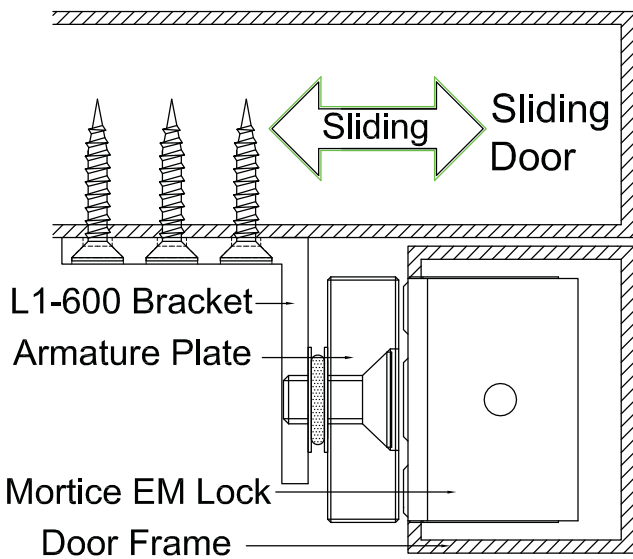

EM600 - L1 Bracket

(Sliding Door Application)

Bracket Application

Specifications (Unit = mm)