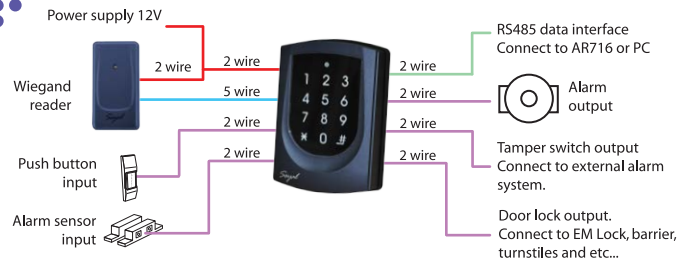

AR725U Wiegand Specification

RF frequency	125KHz or 13.56 Mhz
Reading range	7 cm
Power consumption	9 - 16V, less than 0.7W
Dimension, weight	81(h) x 43(w) x 18(d) mm, 45 gram