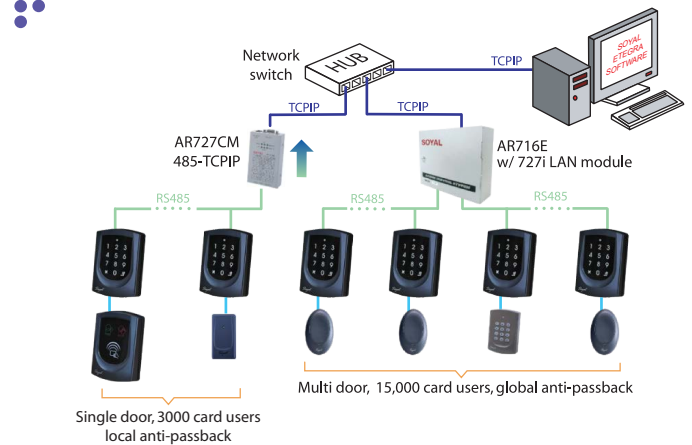

Standalone connection