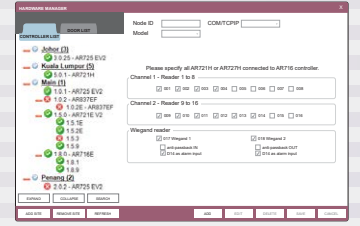

Camera can capture picture for every in and out as visual evidence. This greatly enhances the effectiveness of access control and accuracy of attendance clocking.

AR725H
Controller with
built-in reader

AR721U
Wiegand
reader

Icon based menu easy to learn

CCTV capture of in & out clocking

Clean and easy interface

Multi Shift Setting

MAG Etegra
Integrated Access Security Software

- Lite - Standalone function
- Standard - Single PC, maximum 3 RS485 or TCPIP connection, advance time attendance
- Pro Basic - Client/server network and CCTV
- Pro Advance - More extensive network and CCTV

Touch Screen RFID access control system

AR725H is a touch screen controller with built RF reader. Multiple AR725H can be connected together to PC. AR725H can effectively protect your premises from unwanted visitor and at the same time function as time attendance clocking terminal. With all-in-one software this is the best value solution.