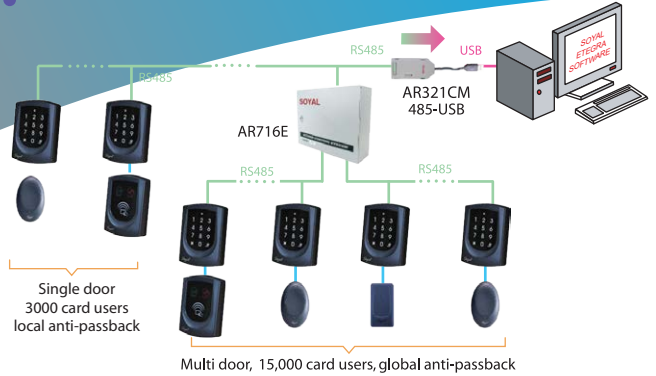

RS485 network connection

TCPIP network connection