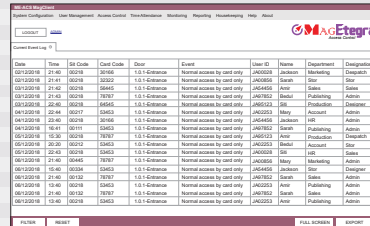

Camera can capture picture for every in and out as visual evidence. This greatly enhances the effectiveness of access control and accuracy of attendance clocking.

AR725H
Controller with
built-in reader

AR721U
Wiegand
reader

Icon based menu easy to learn

CCTV capture of in & out clocking

Clean and easy interface

Multi Shift Setting

MAG Etegra
Integrated Access Security Software

- Lite - Standalone function
- Standard - Single PC, maximum 3 RS485 or TCPIP connection, advance time attendance
- Pro Basic - Client/server network and CCTV
- Pro Advance - More extensive network and CCTV

Touch Screen RFID access control system

AR725H is a touch screen controller with built RF reader. Multiple AR725H can be connected together to PC. AR725H can effectively protect your premises from unwanted visitor and at the same time function as time attendance clocking terminal. With all-in-one software this is the best value solution.