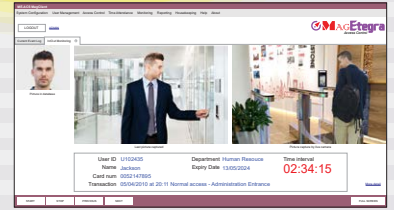

Camera can capture picture for every in and out as visual evidence. This greatly enhances the effectiveness of access control and accuracy of attendance clocking.

AR725H
Controller with
built-in reader

AR721U
Wiegand
reader

Icon based menu easy to learn

CCTV capture of in & out clocking

Clean and easy interface

Multi Shift Setting

MAG Etegra
Integrated Access Security Software

- Lite - Standalone function
- Standard - Single PC, maximum 3 RS485 or TCPIP connection, advance time attendance
- Pro Basic - Client/server network and CCTV
- Pro Advance - More extensive network and CCTV

Touch Screen RFID access control system

AR725H is a touch screen controller with built RF reader. Multiple AR725H can be connected together to PC. AR725H can effectively protect your premises from unwanted visitor and at the same time function as time attendance clocking terminal. With all-in-one software this is the best value solution.