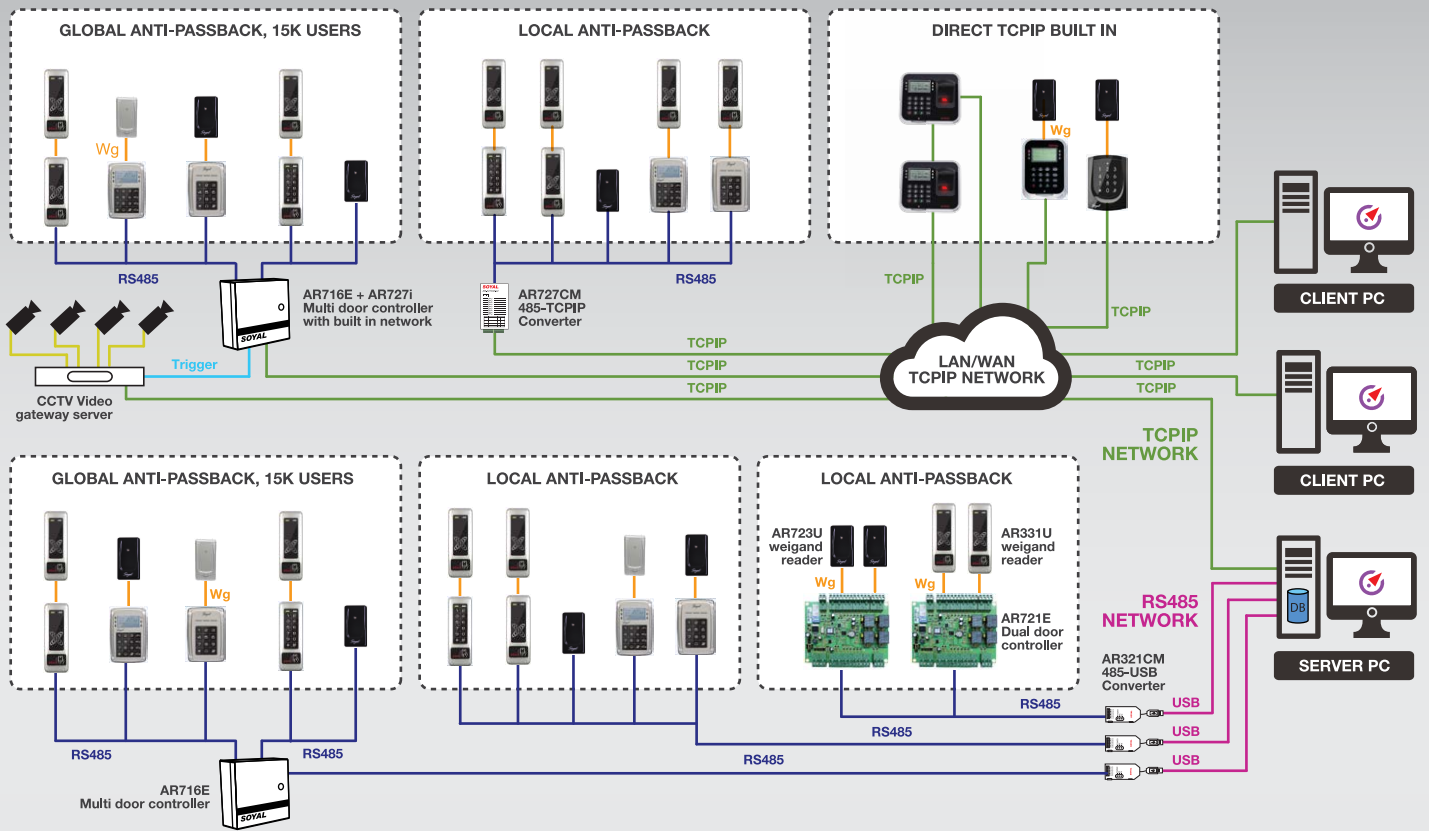

SilverBlack SERIES

Inspired,
Stylish,
Redefined...

MAG Etegra
Integrated Access Security Software

Model	AR837EF	AR837E	AR327H	AR321H	AR331HT	AR331HS	AR725E	AR723H
Card user	16000	16000	3000	3000	3000	3000	16000	1024
Event memory	32000	32000	1500	1500	1500	1500	32000	1200
Access mode	9000 fingerprint Card Pin	Card Pin	Card Pin	Card Pin	Card Pin	Card	Card Pin	Card
Time zone	63	63	11	11	11	11	63	11
Network	Direct TCP/IP RS485	Direct TCP/IP RS485	RS485	RS485	RS485	RS485	Direct TCP/IP RS485	RS485
Vandal Resistant Metal Housing	No	No	Yes	Yes	Yes	Yes	No	No
Weatherproof	No	No	Yes	Yes	Yes	Yes	No	No
LCD screen	Yes	Yes	Yes	No	No	No	No	No
Support AR716E	No	No	Yes	Yes	Yes	Yes	No	Yes
Dimension (mm) L x W x H	128x147x65	133x96x44	140x92x40	114x78x33	154x51x21	154x51x21	110x79x26	81x43x18
Weight (g)	572	253	473	319	314	314	185	66
Price range	*****	*****	*****	***	***	***	****	**

MODEL SELECTION

ARCHITECTURE

FEATURE HIGHLIGHT

Clean and intuitive GUI help you search for access activity super fast

Double click event log to see pictures captured for that event

Flexible time attendance to automate clocking report and monitor staff punctuality

Advance version support multiple overnight shift and flexible shift. Attendance will calculate work time, over time, late arrive and early go back.

E-Map pin point threat location and helps you response to alarm faster

E-map will automatically pop up according to alarm event. Double click on icon will pop up live view video of the event.