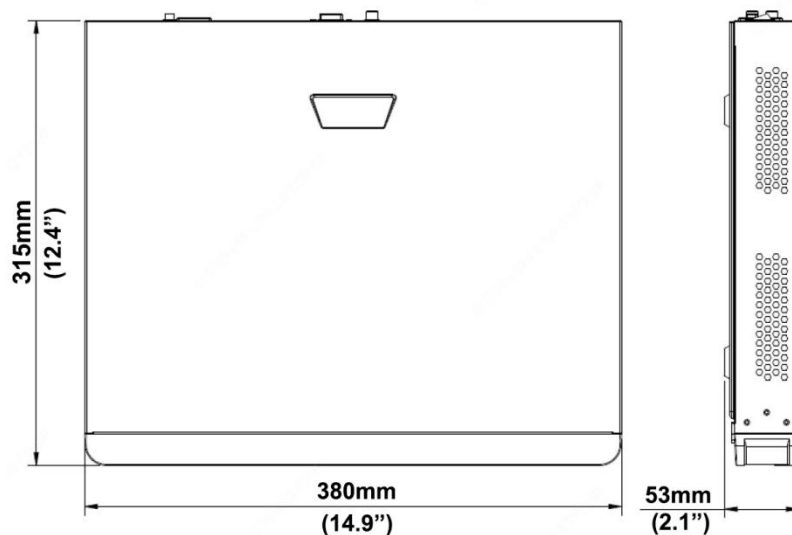

Ensuring Your
Peace of Mind.

SPECIFICATION

24 MAY 2021, V1

MGI16132-P 16CH POE Network Video Recorder

WWW.MAG.COM.MY

Key Features:

Optics

- ✓ Support Ultra265/H.265/H.264 video formats
- ✓ 8/16-channel input
- ✓ Plug & Play with 8/16 independent PoE network interfaces
- ✓ Third-party IP cameras supported with ONVIF conformance: Profile S, Profile G, Profile T
- ✓ Support HDMI and VGA simultaneous output
- ✓ Up to 8 Megapixels resolution recording
- ✓ 2 SATA HDDs, up to 10TB for each HDD
- ✓ ANR technology to enhance the storage reliability when the network is disconnected
- ✓ Support cloud upgrade

Playback	
Capability	2 x 4K@30, 4x 4MP@30, 5 x 3MP@30, 8 x 1080P@30, 16 x 720P@30
Hard Disk	
SATA	2 SATA interface
Capacity	up to 10TB for each disk
Smart	
VCA Detection	Face detection, Intrusion detection, Cross line detection, Audio detection, Defocus detection, Scene change detection, Auto tracking
VCA Search	Face search, Behavior search
Statistical Analysis	People counting
External Interface	
Network Interface	1 RJ-45 10M/100M/1000M self-adaptive Ethernet Interface
USB Interface	Front panel: 1 x USB2.0, Rear panel: 1 x USB3.0
Alarm In	4-ch
Alarm Out	1-ch
PoE	
Interface	16 RJ-45 10M/100M self-adaptive Ethernet Interface
Max Power	Max 30W for single port Max 240W in total
Supported Standard	IEEE 802.3af/at
General	
Power Supply	100 ~ 240 V AC Power Consumption: ≤10W(without HDD)
Working Environment	-10°C~+ 55°C (+14°F~+131°F), Humidity ≤ 90% RH (non-condensing)
Dimensions(W×D×H)	380mm ×315mm × 53mm (14.9" × 12.4" ×2.1")
Weight (without HDD)	≤2.6kg (5.29lb)

Dimension

Rear Panel