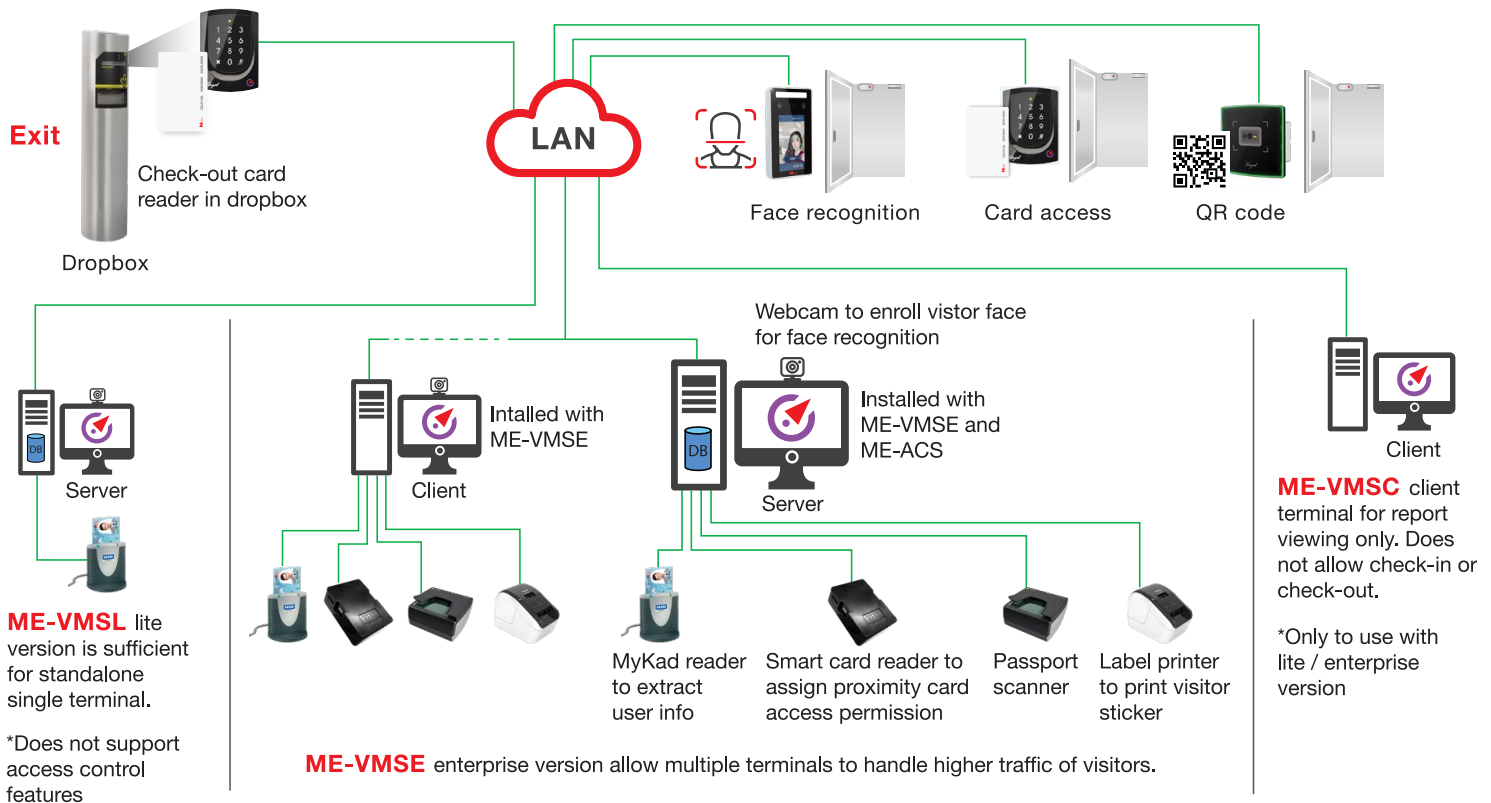

Connection diagram