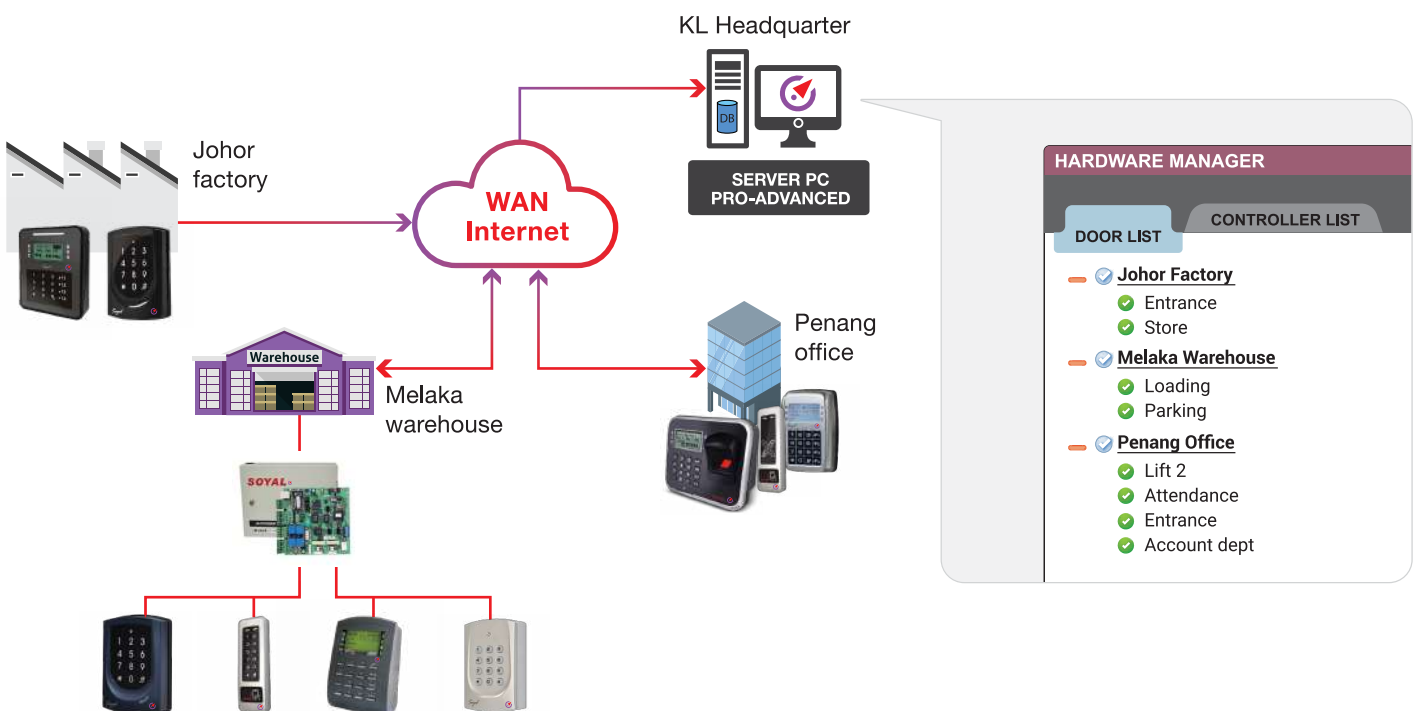

- Save money in current project

RS485

TCP/IP

- Convenient for future expansion

2 Easier installation & maintenance

SOYAL reader has built-in controller to give you 2 in 1 best value. This allows reduced wiring, simplified installation and more convenient for maintenance. Minimum labor cost for installation and servicing. Therefore overall project cost can be lowered and save you more money.

5 Extended functionality with MagEtegra software

MagEtegra ME-ACS is an advance client / server access control software that is designed for Soyol's card and fingerprint access system. It extends SOYAL functionality to the next level with integrated CCTV surveillance and time attendance functions. MagEtegra is fully loaded with powerful features into a single platform to achieve centralized security, surveillance and attendance management.

6 Extended connectivity with MagEtegra software

MagEtegra ME-ACS allows multiple operators to simultaneously monitor and control multiple branches over the internet from a centralised location in headquarter. Every operator can be authorized for specific function in the software. Different operator and different sites are connected onto a SINGLE software platform for easier management.

Centralised Architecture

MagEtegra ME-ACS also allows each branch to monitor their own security system. With ME-ACS Pro-Advance version, headquarter can open up each branches individually and manage all branch on single screen simultaneously.