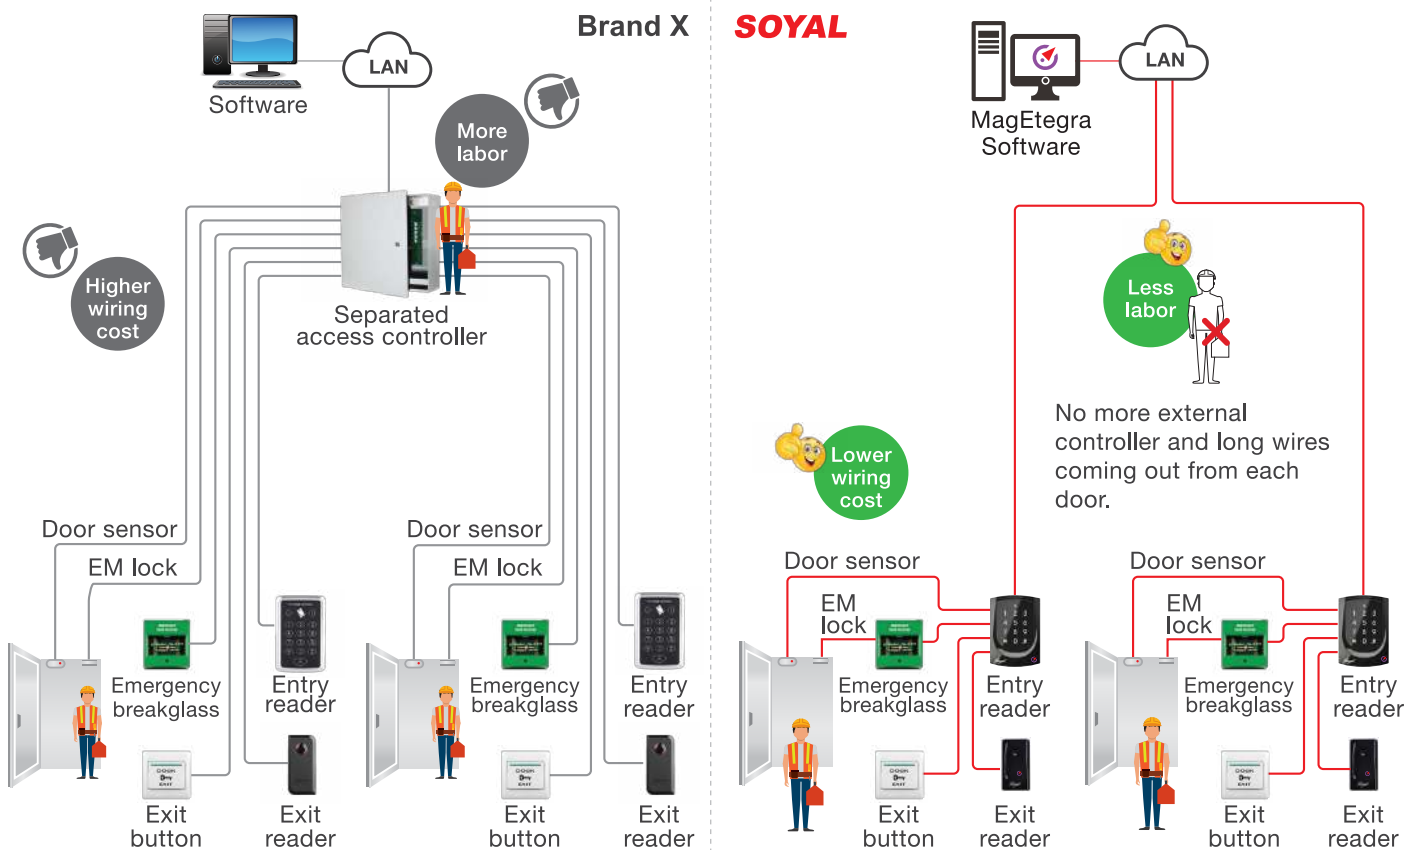

1 More flexible

SOYAL flexible architecture support mixture of RS485 and TCP/IP to suit any site condition. **RS485** save wiring cost by allowing multiple readers to be looped using 2 wire only up to 300m-1000m distance. **TCP/IP** offer the convenience for future expansion where each reader just have to connect to nearby available network point.

- Save money in current project

RS485

TCP/IP

- Convenient for future expansion

2 Easier installation & maintenance

SOYAL reader has built-in controller to give you 2 in 1 best value. This allows reduced wiring, simplified installation and more convenient for maintenance. Minimum labor cost for installation and servicing. Therefore overall project cost can be lowered and save you more money.

5 Extended functionality with MagEtegra software

MagEtegra ME-ACS is an advance client / server access control software that is designed for Soyol's card and fingerprint access system. It extends SOYAL functionality to the next level with integrated CCTV surveillance and time attendance functions. MagEtegra is fully loaded with powerful features into a single platform to achieve centralized security, surveillance and attendance management.

6 Extended connectivity with MagEtegra software

MagEtegra ME-ACS allows multiple operators to simultaneously monitor and control multiple branches over the internet from a centralised location in headquarter. Every operator can be authorized for specific function in the software. Different operator and different sites are connected onto a SINGLE software platform for easier management.