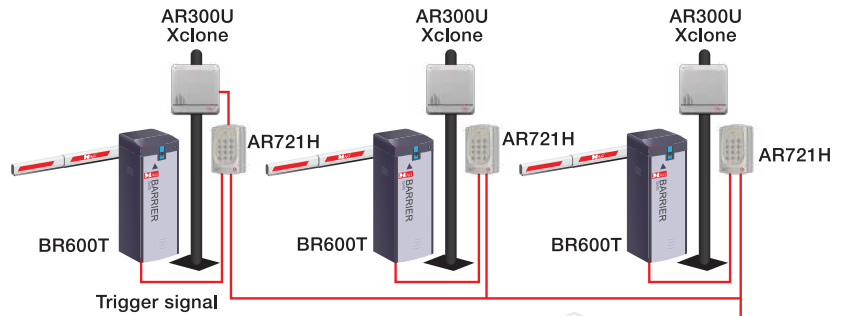

Integrated total solution

Parking

MAG Etegra

Integrated Access Security Software