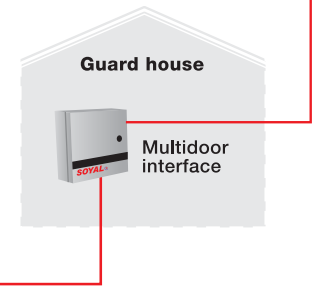

Integrated total solution

Parking

MAG Etegra

Integrated Access Security Software