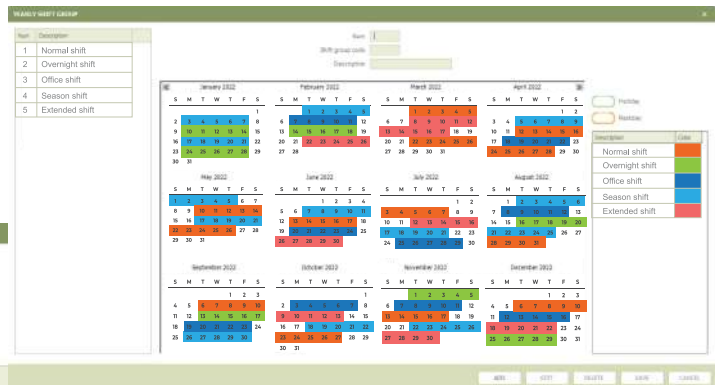

- EM / Mifare
- Read / Write
- Printed serial number

Simple office door access solution

SOYAL offer low budget door access system to cater the need of small and mid-size office that requires basic access security with time attendance function. You can easily manage who can enter where at what time with MagEtegra ME-ACS Lite (free) and Standard version access security software.

Weekly Shift Settings Form:

No. Description: 1 Normal shift, 2 Overnight shift, 3 Season shift

Name: [] Shift Code: [] Description: normal shift

Working Time: Break Time: Check (DVT)

START: Time IN: 07:00, Time OUT: 17:00