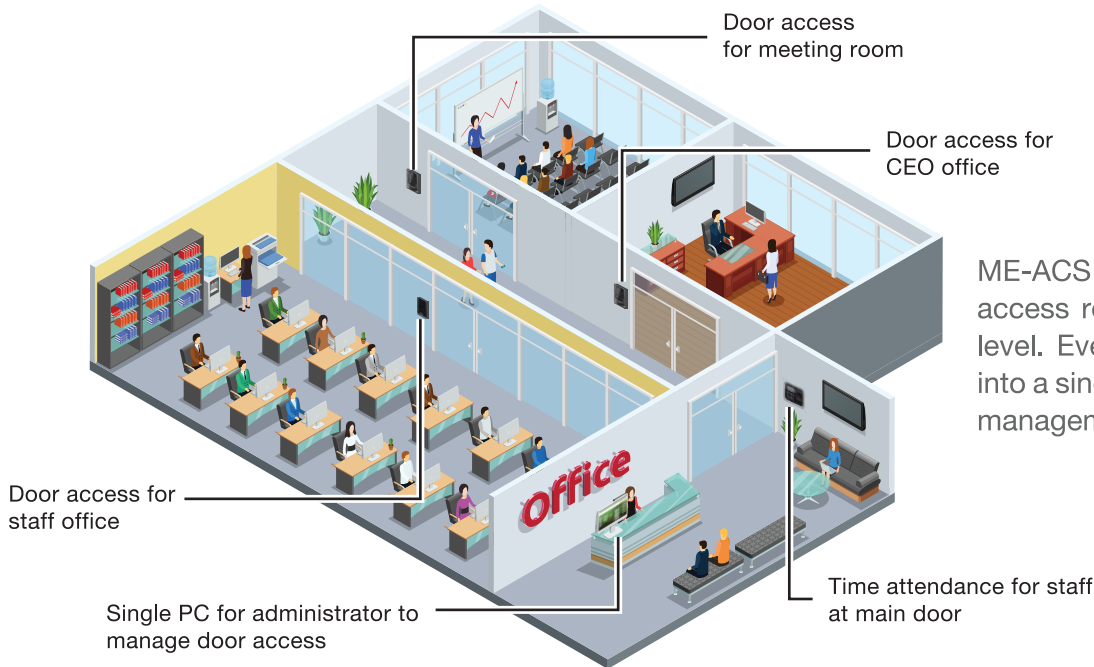

- EM / Mifare
- Read / Write
- Printed serial number

Simple office door access solution

SOYAL offer low budget door access system to cater the need of small and mid-size office that requires basic access security with time attendance function. You can easily manage who can enter where at what time with MagEtegra ME-ACS Lite (free) and Standard version access security software.