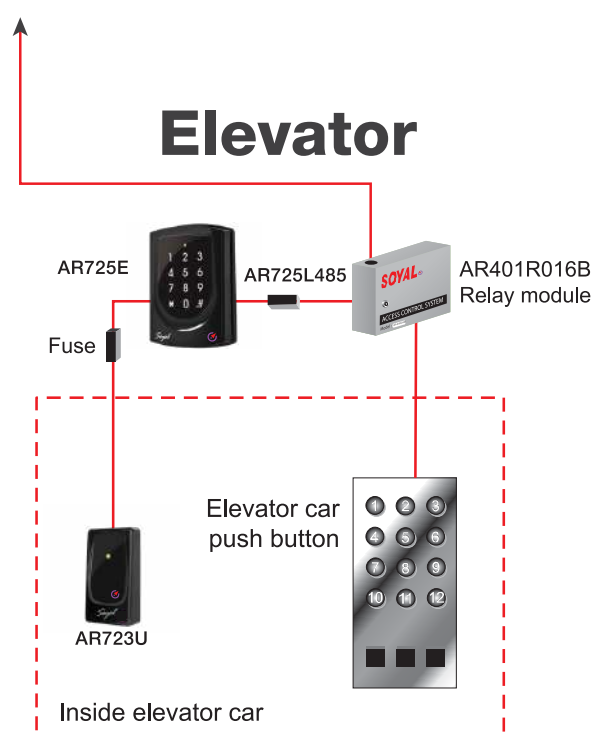

Integrated total solution

Door

Parking

MAG Etegra

Integrated Access Security Software

Turnstile

Elevator

Site reference

and many more...

Parking Access

Lift Access

Door Access

Pedestrian Access

Time Attendance

Integrated Access Security Software

We offer complete solution of **SOYAL** access control with **MAG gate** and **MagEtegra** software to cater for residential, commercial and industrial application.