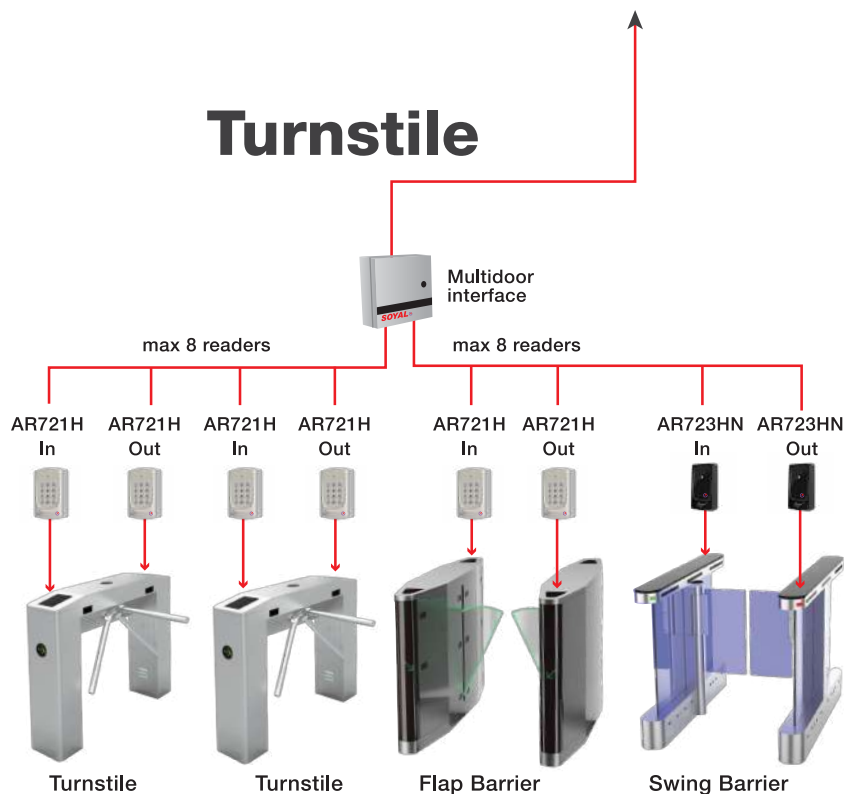

Integrated building security solution

SOYAL access control system works hand in hand with MAG barrier gate, pedestrian gate, long range readers, CCTV and MagEtegra software to give you total solution from a single supplier. We save you the trouble to deal with multiple vendors for consultation, pricing, sourcing, delivery and training.

Integrated total solution

Door

Parking

MAG Etegra

Integrated Access Security Software

Turnstile

Elevator

Site reference

and many more...

Parking Access

Lift Access

Door Access

Pedestrian Access

Time Attendance

Integrated Access Security Software

We offer complete solution of **SOYAL** access control with **MAG gate** and **MagEtegra** software to cater for residential, commercial and industrial application.