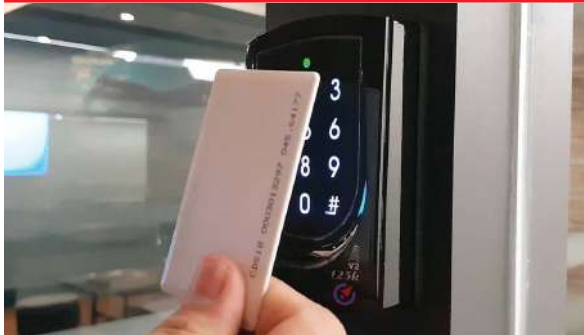

and many more...

Parking Access

Lift Access

Door Access

Pedestrian Access

Time Attendance

Integrated Access Security Software

We offer complete solution of **SOYAL** access control with **MAG gate** and **MagEtegra** software to cater for residential, commercial and industrial application.