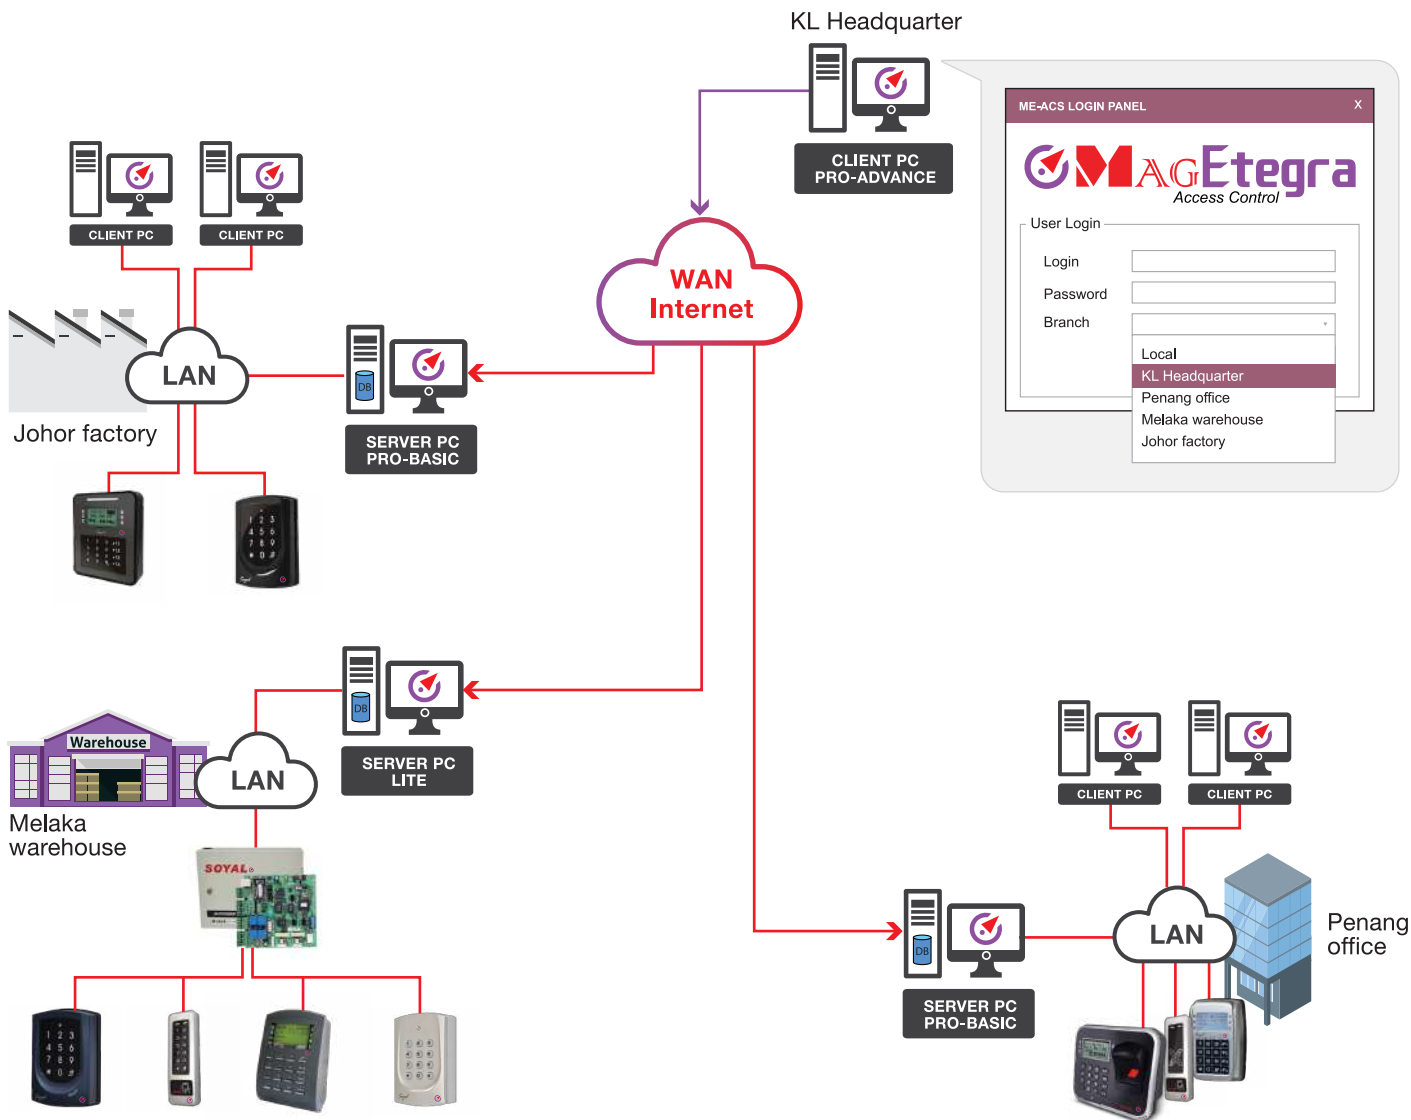

MagEtegra ME-ACS also allows each branch to monitor their own security system. With ME-ACS Pro-Advance version, headquarter can open up each branches individually and manage all branch on single screen simultaneously.

Decentralised Architecture