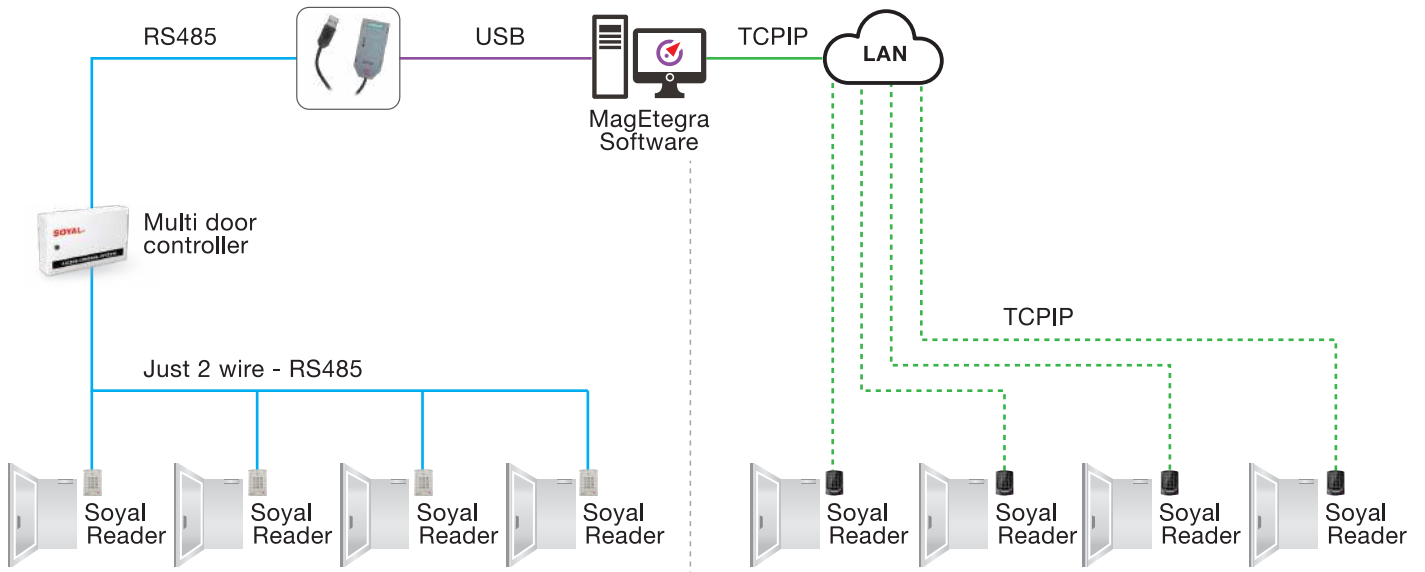

SOYAL's highly stable good quality hardware with MagEtegra's innovative user-friendly software is the perfect combination of total security solution that brings you peace of mind.

Content

You can feel peace of mind knowing that the safety of your building's user is assured with our total access security and automation solution. By choosing the right gate access control system, it will effectively filter out all "**BAD people**" and only allow "**GOOD people**" to go in. This could help eliminate 90% of the potential security threats in the building. You can easily control who can enter where at what time using card, pin or fingerprint from our simplified software interface. Your business inventory, valuables and confidential asset can be well secured.

1 More flexible

SOYAL flexible architecture support mixture of RS485 and TCP/IP to suit any site condition. **RS485** save wiring cost by allowing multiple readers to be looped using 2 wire only up to 300m-1000m distance. **TCP/IP** offer the convenience for future expansion where each reader just have to connect to nearby available network point.

- Save money in current project

RS485

TCP/IP

- Convenient for future expansion

2 Easier installation & maintenance

SOYAL reader has built-in controller to give you 2 in 1 best value. This allows reduced wiring, simplified installation and more convenient for maintenance. Minimum labor cost for installation and servicing. Therefore overall project cost can be lowered and save you more money.