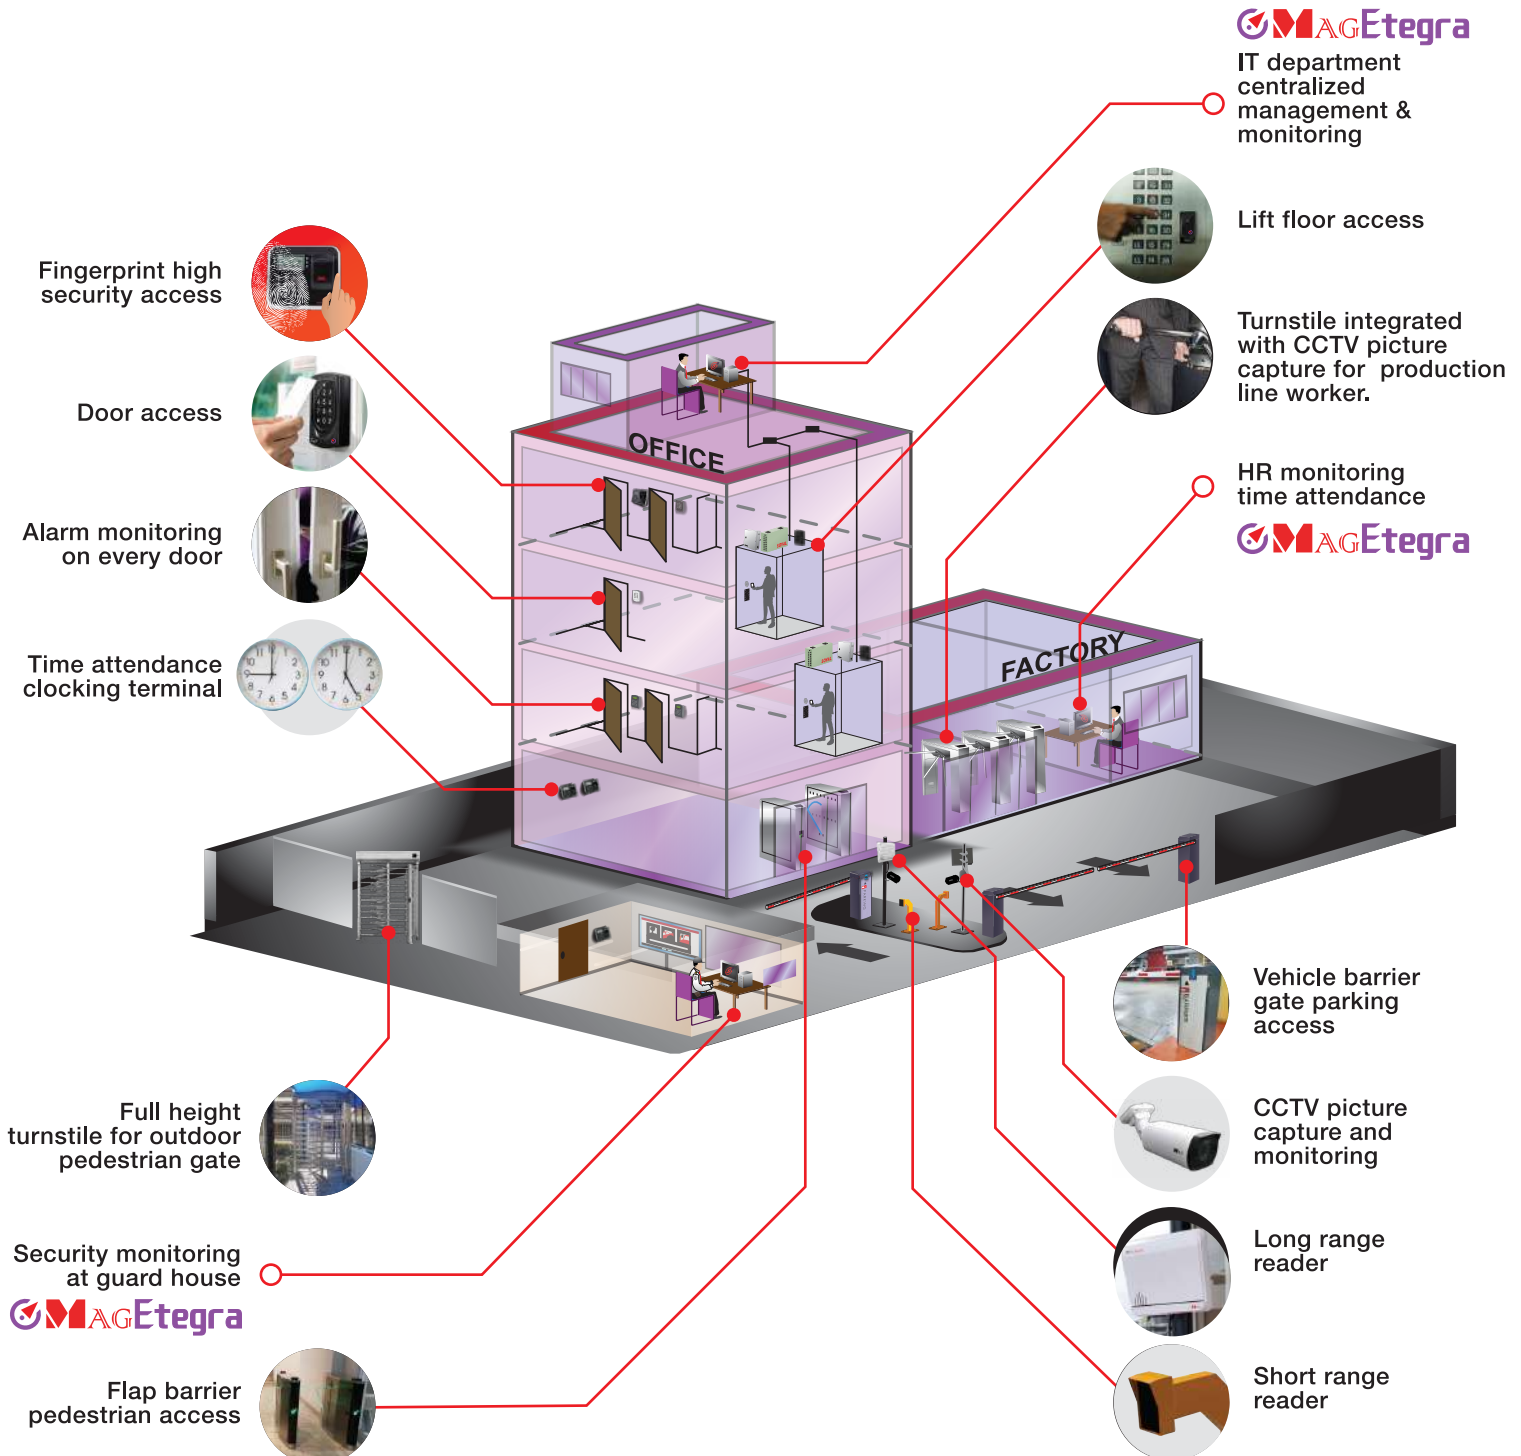

Integrated building security solution

SOYAL access control system works hand in hand with MAG barrier gate, pedestrian gate, long range readers, CCTV and MagEtegra software to give you total solution from a single supplier. We save you the trouble to deal with multiple vendors for consultation, pricing, sourcing, delivery and training.

Since everything is purchased through our authorized dealer as a total solution, you do not need to worry about any compatibility issues. Our dealer save you all the hassle of calling multiple suppliers to resolve problem at site. You are able to get full technical support, documentation, warranty and repairing service from single contact point.