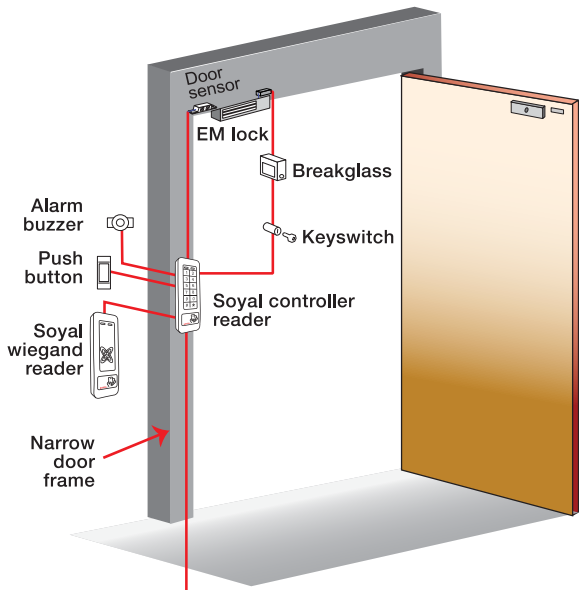

Integrated total solution

Door