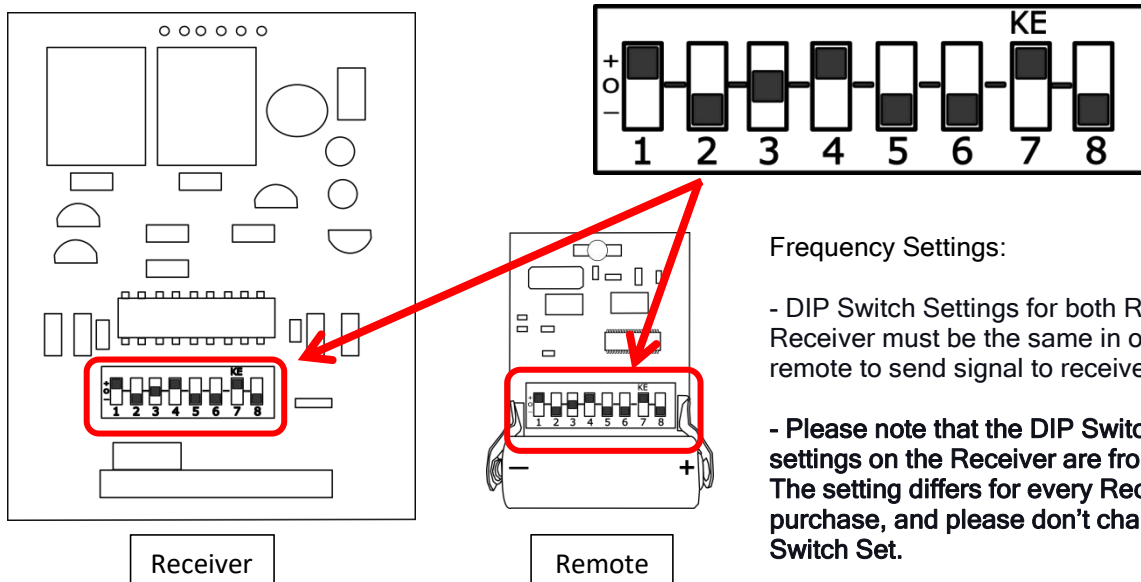

Dimension

Wiring Connection

Note: It's Universal Remote that supports remote and wirelessly controls your autogate, garage door, electronic gates, electrical appliances and other telecommand equipment.

Remote Frequency Settings