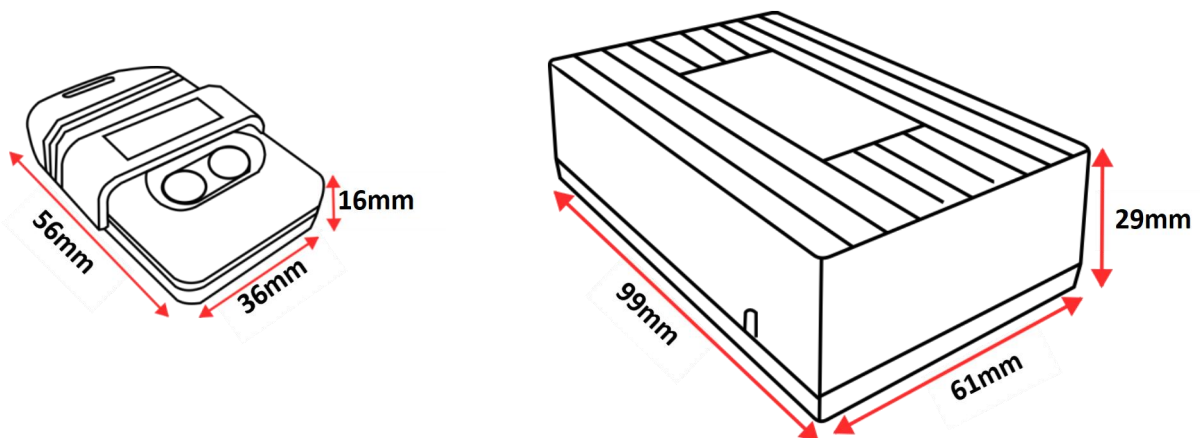

REM433 Remote Control

WWW.MAG.COM.MY

Description

MAGNET offers the new and improved wireless 433Mhz auto gate remote control REM433. It has an ultra-strong function and provides much convenience in your daily life. It supports remote and wirelessly controls your autogate, garage door, electronic gates, electrical appliances and other telecommand equipment.

Technical Parameters

Description	Parameters
Working Frequency	433Mhz
Working Voltage	AC24V /12VDC
Receiver State	NO (Normally Open) Dry Contact
Remote Battery	A23/23A 12V Battery
Number of Key	2 Keys (Open / Close)
Dimension	Remote - 36mm(W) x 16mm(H) x 56mm(L) Receiver - 61mm(W) x 29mm(H) x 99mm(L)
Distance Remote	Up to 30meter (Open space / No interference)

Dimension