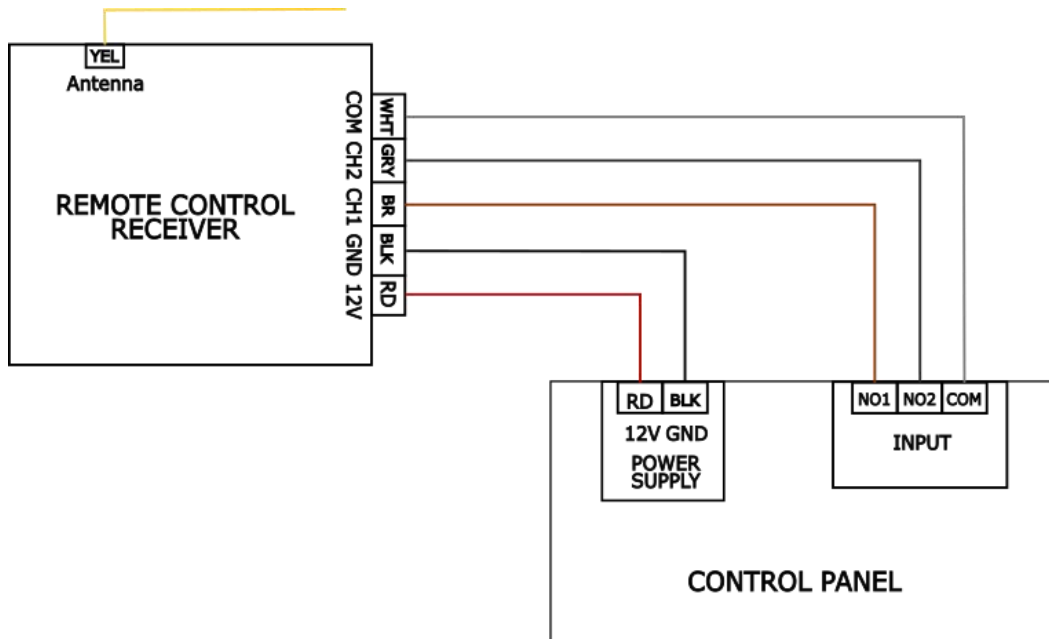

REM433 Remote Control

WWW.MAG.COM.MY

Description

MAGNET offers the new and improved wireless 433Mhz auto gate remote control REM433. It has an ultra-strong function and provides much convenience in your daily life. It supports remote and wirelessly controls your autogate, garage door, electronic gates, electrical appliances and other telecommand equipment.

Technical Parameters

| Description | Parameters |
|-------------------|--|
| Working Frequency | 433Mhz |
| Working Voltage | AC24V /12VDC |
| Receiver State | NO (Normally Open) Dry Contact |
| Remote Battery | A23/23A 12V Battery |
| Number of Key | 2 Keys (Open / Close) |
| Dimension | Remote - 36mm(W) x 16mm(H) x 56mm(L) Receiver - 61mm(W) x 29mm(H) x 99mm(L) |
| Distance Remote | Up to 30meter (Open space / No interference) |

Dimension

Wiring Connection

Note: It's Universal Remote that supports remote and wirelessly controls your autogate, garage door, electronic gates, electrical appliances and other telecommand equipment.

Remote Frequency Settings