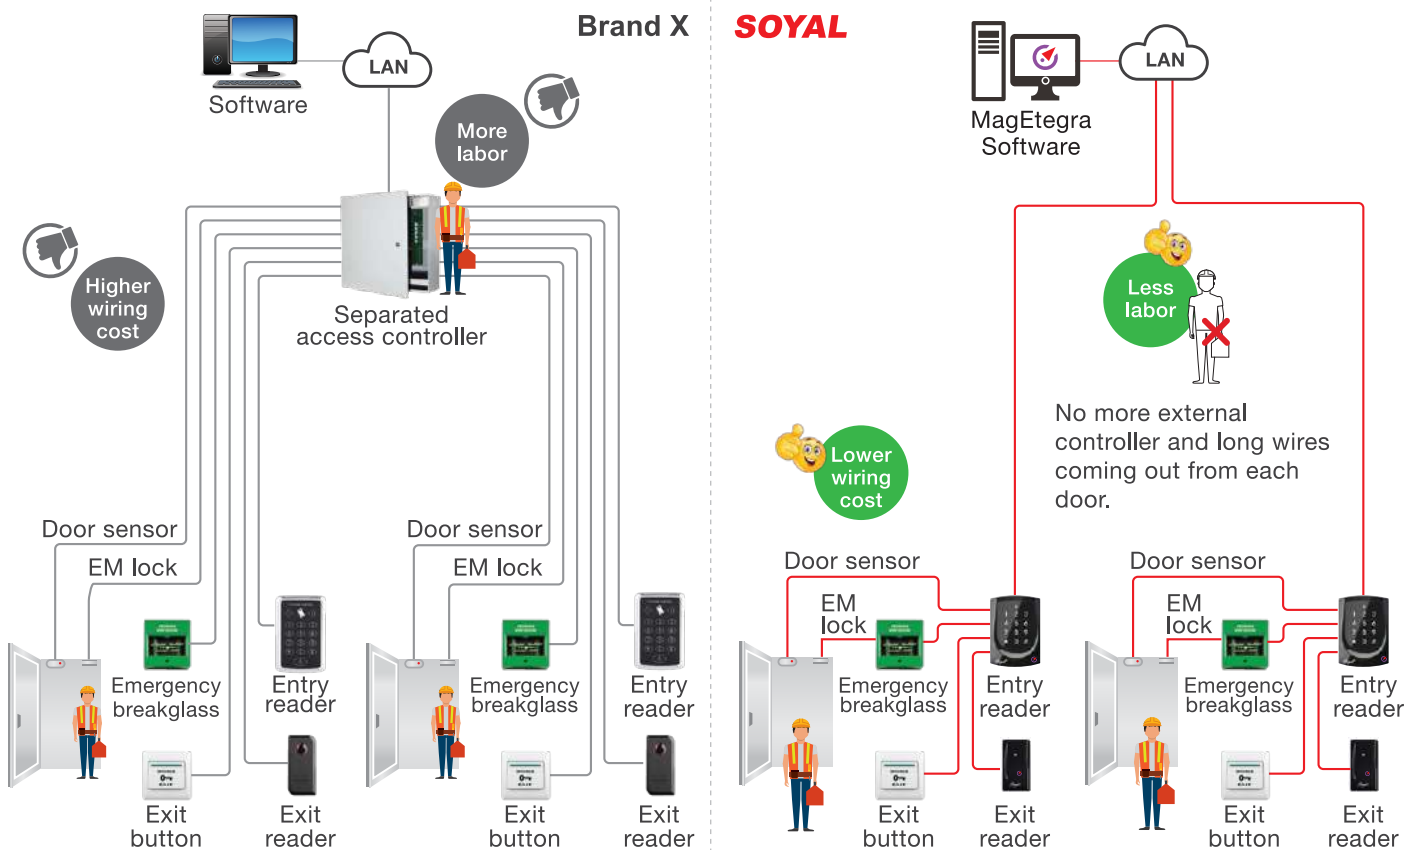

SOYAL's highly stable good quality hardware with MagEtegra's innovative user-friendly software is the perfect combination of total security solution that brings you peace of mind.

Content

You can feel peace of mind knowing that the safety of your building's user is assured with our total access security and automation solution. By choosing the right gate access control system, it will effectively filter out all "**BAD people**" and only allow "**GOOD people**" to go in. This could help eliminate 90% of the potential security threats in the building. You can easily control who can enter where at what time using card, pin or fingerprint from our simplified software interface. Your business inventory, valuables and confidential asset can be well secured.

1 More flexible

SOYAL flexible architecture support mixture of RS485 and TCPIP to suit any site condition. **RS485** save wiring cost by allowing multiple readers to be looped using 2 wire only up to 300m-1000m distance. **TCPIP** offer the convenience for future expansion where each reader just have to connect to nearby available network point.

- Save money in current project

RS485

TCPIP

- Convenient for future expansion

2 Easier installation & maintenance

SOYAL reader has built-in controller to give you 2 in 1 best value. This allows reduced wiring, simplified installation and more convenient for maintenance. Minimum labor cost for installation and servicing. Therefore overall project cost can be lowered and save you more money.

3 More affordable

SOYAL reader with built-in controller helps you save money. You don't have to pay extra money to buy a separate controller and metal box. SOYAL optimized reader design for practical feature/performance to ensure you do not pay extra for unnecessary functions.