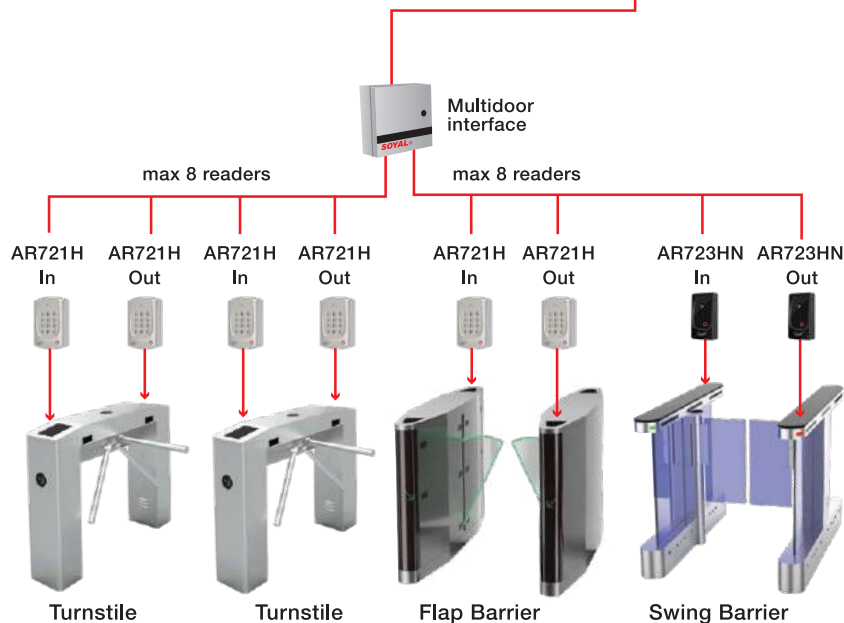

Integrated building security solution

SOYAL access control system works hand in hand with MAG barrier gate, pedestrian gate, long range readers, CCTV and MagEtegra software to give you total solution from a single supplier. We save you the trouble to deal with multiple vendors for consultation, pricing, sourcing, delivery and training.

Integrated total solution

Door

Parking

MAG Etegra

Integrated Access Security Software

Turnstile

Elevator

Site reference

and many more...

Parking Access

Lift Access

Door Access

Pedestrian Access

Time Attendance

Integrated Access Security Software

We offer complete solution of **SOYAL** access control with **MAG** gate and **MagEtegra** software to cater for residential, commercial and industrial application.