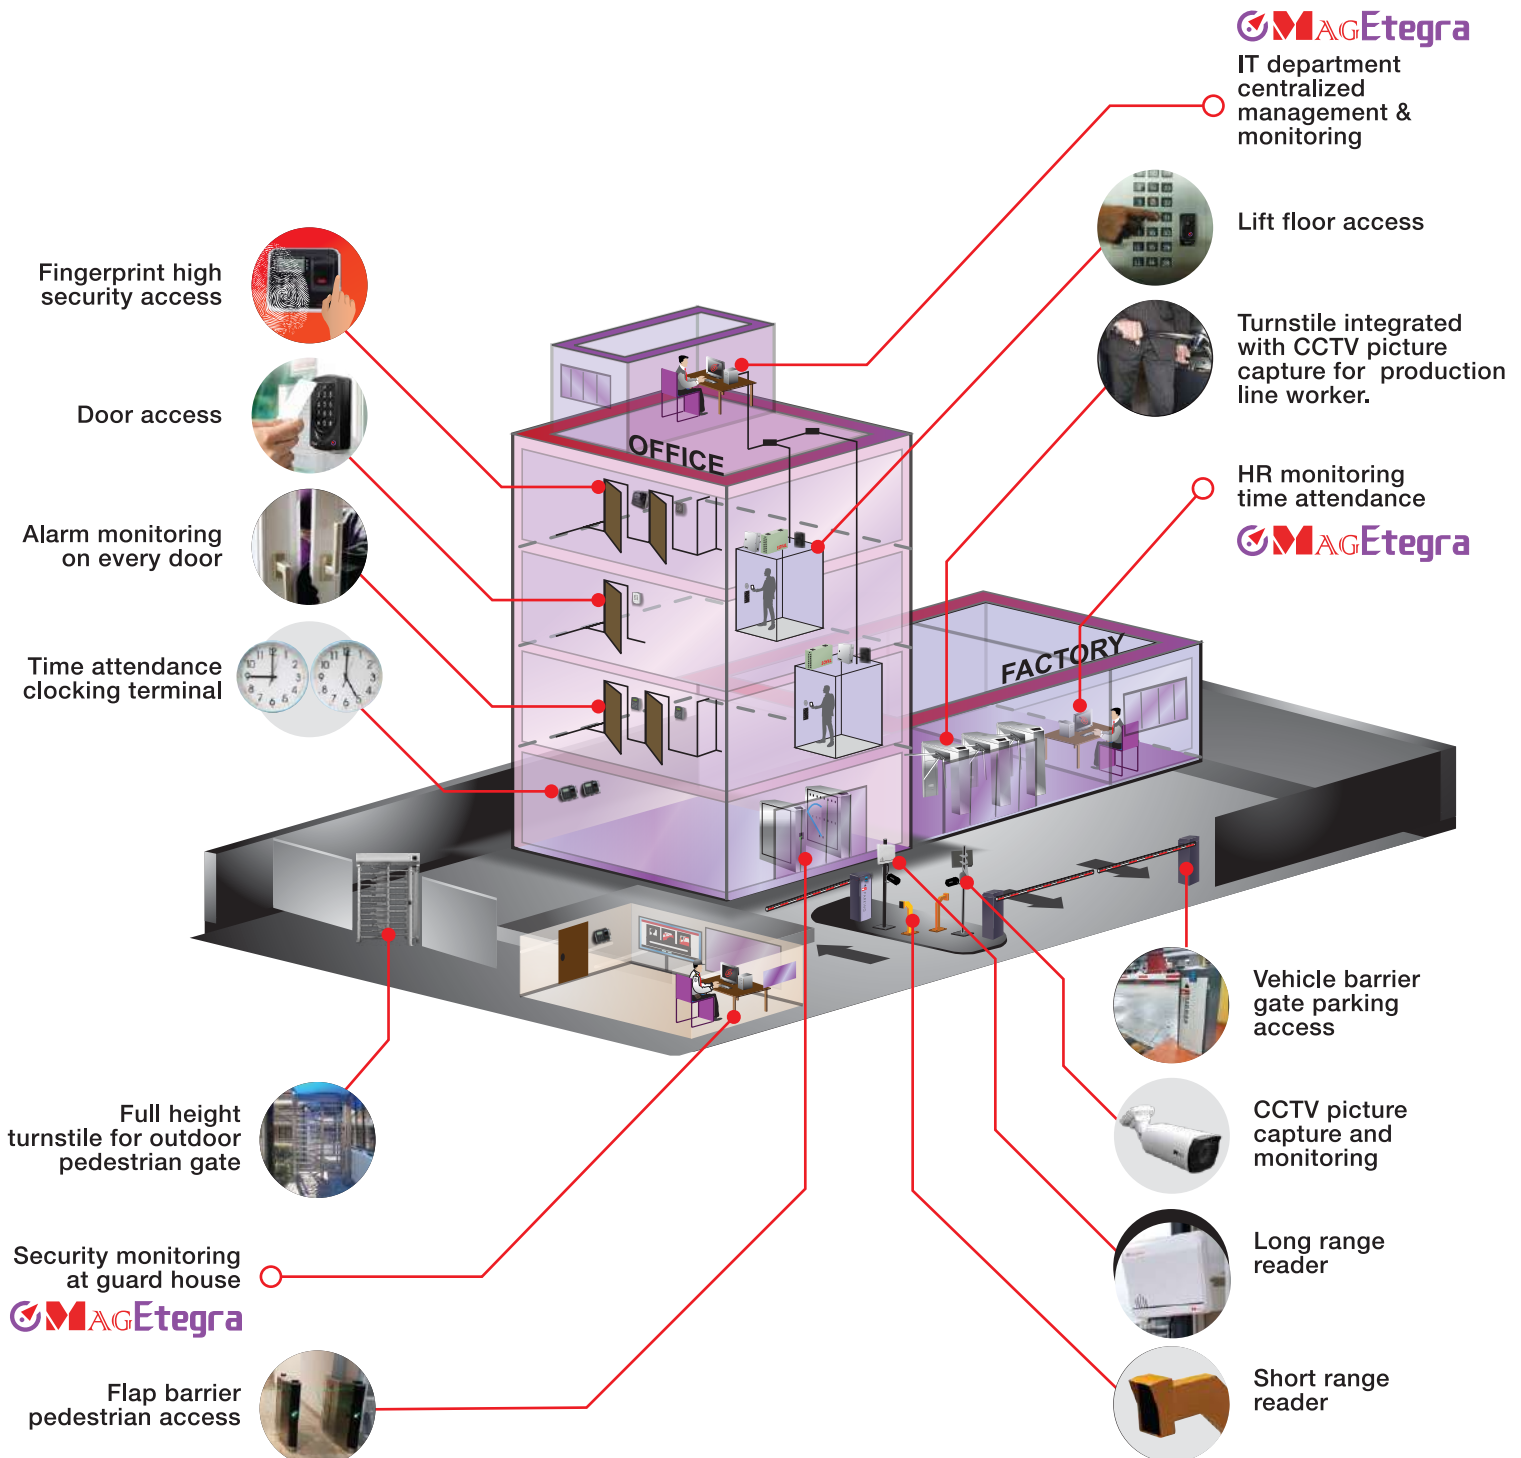

Integrated building security solution

SOYAL access control system works hand in hand with MAG barrier gate, pedestrian gate, long range readers, CCTV and MagEtegra software to give you total solution from a single supplier. We save you the trouble to deal with multiple vendors for consultation, pricing, sourcing, delivery and training.

Since everything is purchased through our authorized dealer as a total solution, you do not need to worry about any compatibility issues. Our dealer save you all the hassle of calling multiple suppliers to resolve problem at site. You are able to get full technical support, documentation, warranty and repairing service from single contact point.