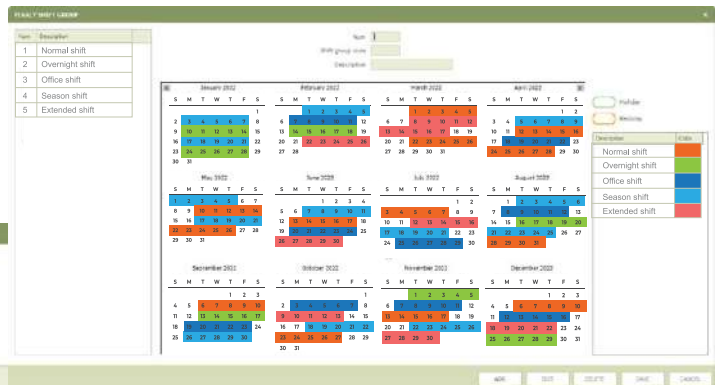

Multi day summary attendance report

Date range : 01/09/2010 to 18/09/2010
Generated by : Administrator

Index	User ID	Name	#	Late in	Early Out	Long BRK	Work day	Break	OVT	OVT Holder	OVT OT day	Paid leave	Unpaid leave
1	U0090	Lin Wu Tung	9	00:00	00:00	00:00	0	00:00	0	00:00	0	00:00	00:00
2	U0092	Karenia Tui	9	00:00	00:00	00:00	0	00:00	0	00:00	0	00:00	00:00
3	U0099	Fannie Ling	9	00:00	00:00	00:00	0	00:00	0	00:00	0	00:00	00:00
4	U0016	Ronald	9	00:00	00:00	00:00	0	00:00	0	00:00	0	00:00	00:00
5	U0033	Mohd Shahr	9	00:00	00:00	00:00	0	00:00	0	00:00	0	00:00	00:00

SOYAL Access Control System

Absenteeism Daily Report
Date range : 01/09/2010 to 18/09/2010
Generated by : Administrator

Num	Date	Day Type	Shift code	User ID	Name	Department	Remarks
1	11/09/2010	WD	OFC1	1	Stanley	Administration	
2	11/09/2010	WD	OFC1	10	Abdul Rahim	Sales	
3	11/09/2010	WD	OFC1	11	Alex	Technical support	
4	11/09/2010	WD	OFC1	12	Siva	Administration	
5	11/09/2010	WD	OFC1	13	Johny	Production A	
6	11/09/2010	WD	OFC1	14	Leslie	Account	
7	11/09/2010	WD	OFC1	2	Jessica Simpson	Sales	
8	11/09/2010	WD	OFC1	3	Monica	Marketing	
9	11/09/2010	WD	OFC1	4	Michael	Technical service	
10	11/09/2010	WD	OFC1	5	Jacky	Technical support