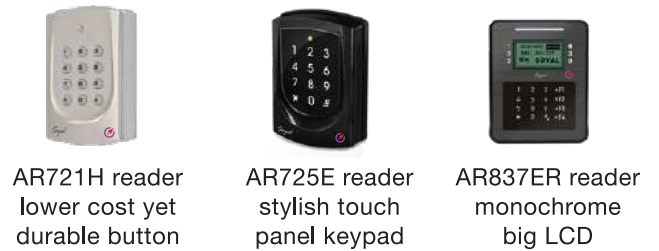

3 More affordable

SOYAL reader with built-in controller helps you save money. You don't have to pay extra money to buy a separate controller and metal box. SOYAL optimized reader design for practical feature/performance to ensure you do not pay extra for unnecessary functions.

Brand X

- Unnecessary external controller on every door

VS

SOYAL

- Reader with built-in controller

Brand Y

- Unnecessary multicolor high resolution touch screen LCD
- Complicated moulding shape

VS

SOYAL

- Simplified design for practical usage

4 Wider choice of readers

SOYAL offer from low cost standalone to high performance reader under single brand. You can choose from a slim design reader that easily fit into narrow door frame or affordable reader that come with keypad or direct TCP/IP features. Some place you might want to use lower cost reader and some place you might need to use high feature reader. Whatever you need, SOYAL has plenty of readers choice for you to mix and match in accordance to your desired budget.