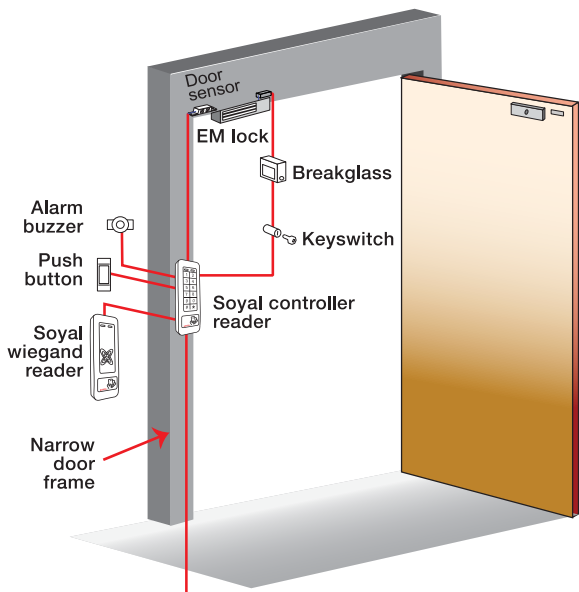

Integrated total solution

Door