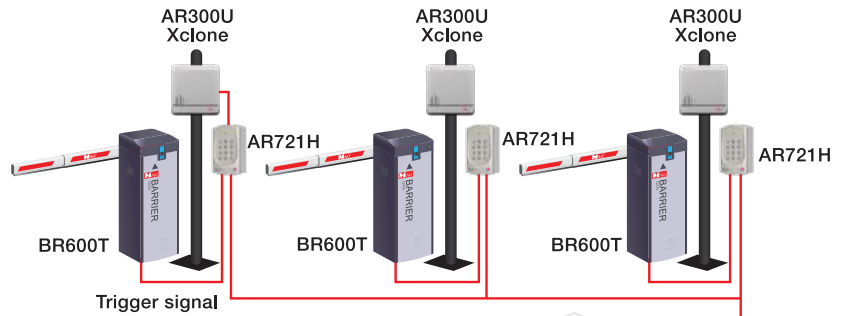

Integrated total solution

Parking

MAG Etegra

Integrated Access Security Software

Turnstile

Elevator