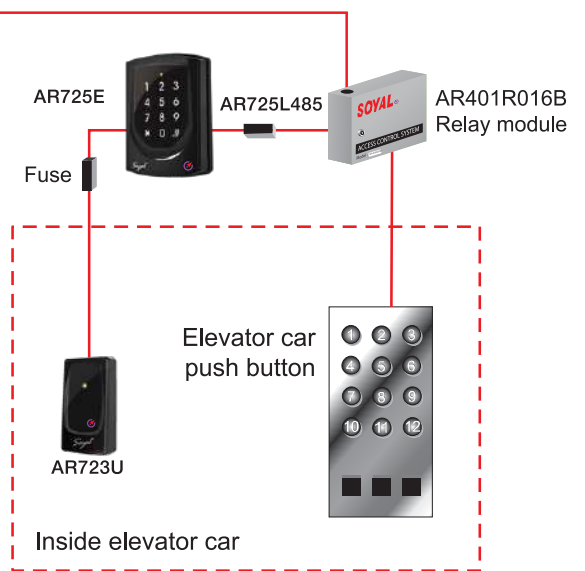

Integrated total solution

Door

Parking

MAG Etegra

Integrated Access Security Software

Turnstile

Elevator

Site reference

and many more...

Parking Access

Lift Access

Door Access

Pedestrian Access

Time Attendance

Integrated Access Security Software

We offer complete solution of **SOYAL** access control with **MAG** gate and **MagEtegra** software to cater for residential, commercial and industrial application.