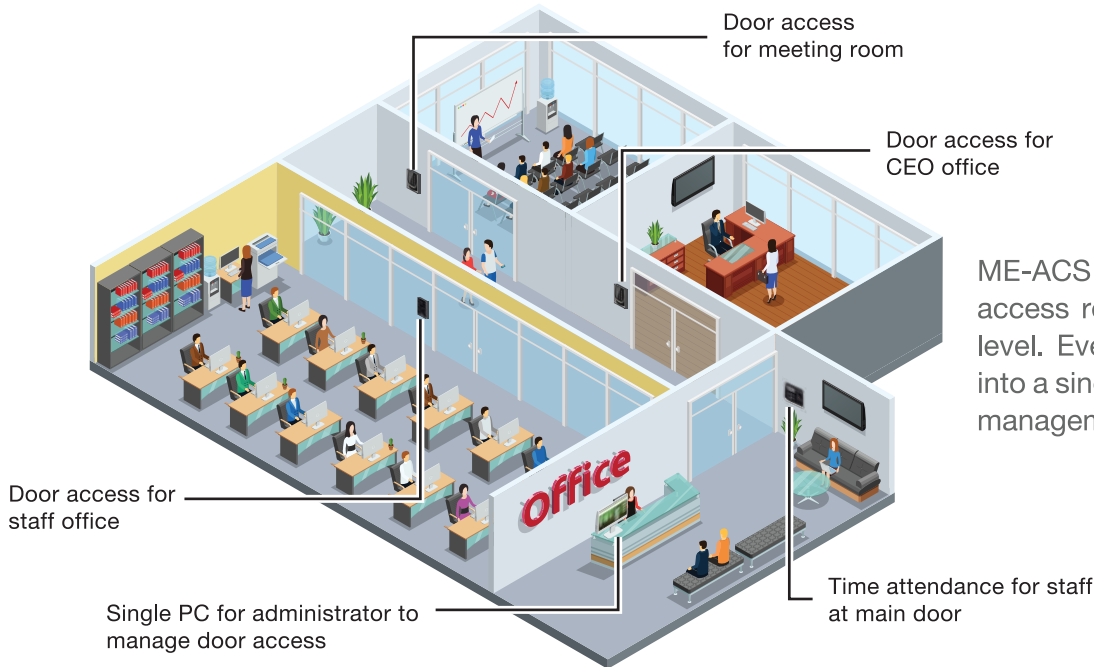

- EM / Mifare
- Read / Write
- Printed serial number

SOYAL Hardware & Software Architecture

Simple office door access solution

SOYAL offer low budget door access system to cater the need of small and mid-size office that requires basic access security with time attendance function. You can easily manage who can enter where at what time with MagEtegra ME-ACS Lite (free) and Standard version access security software.