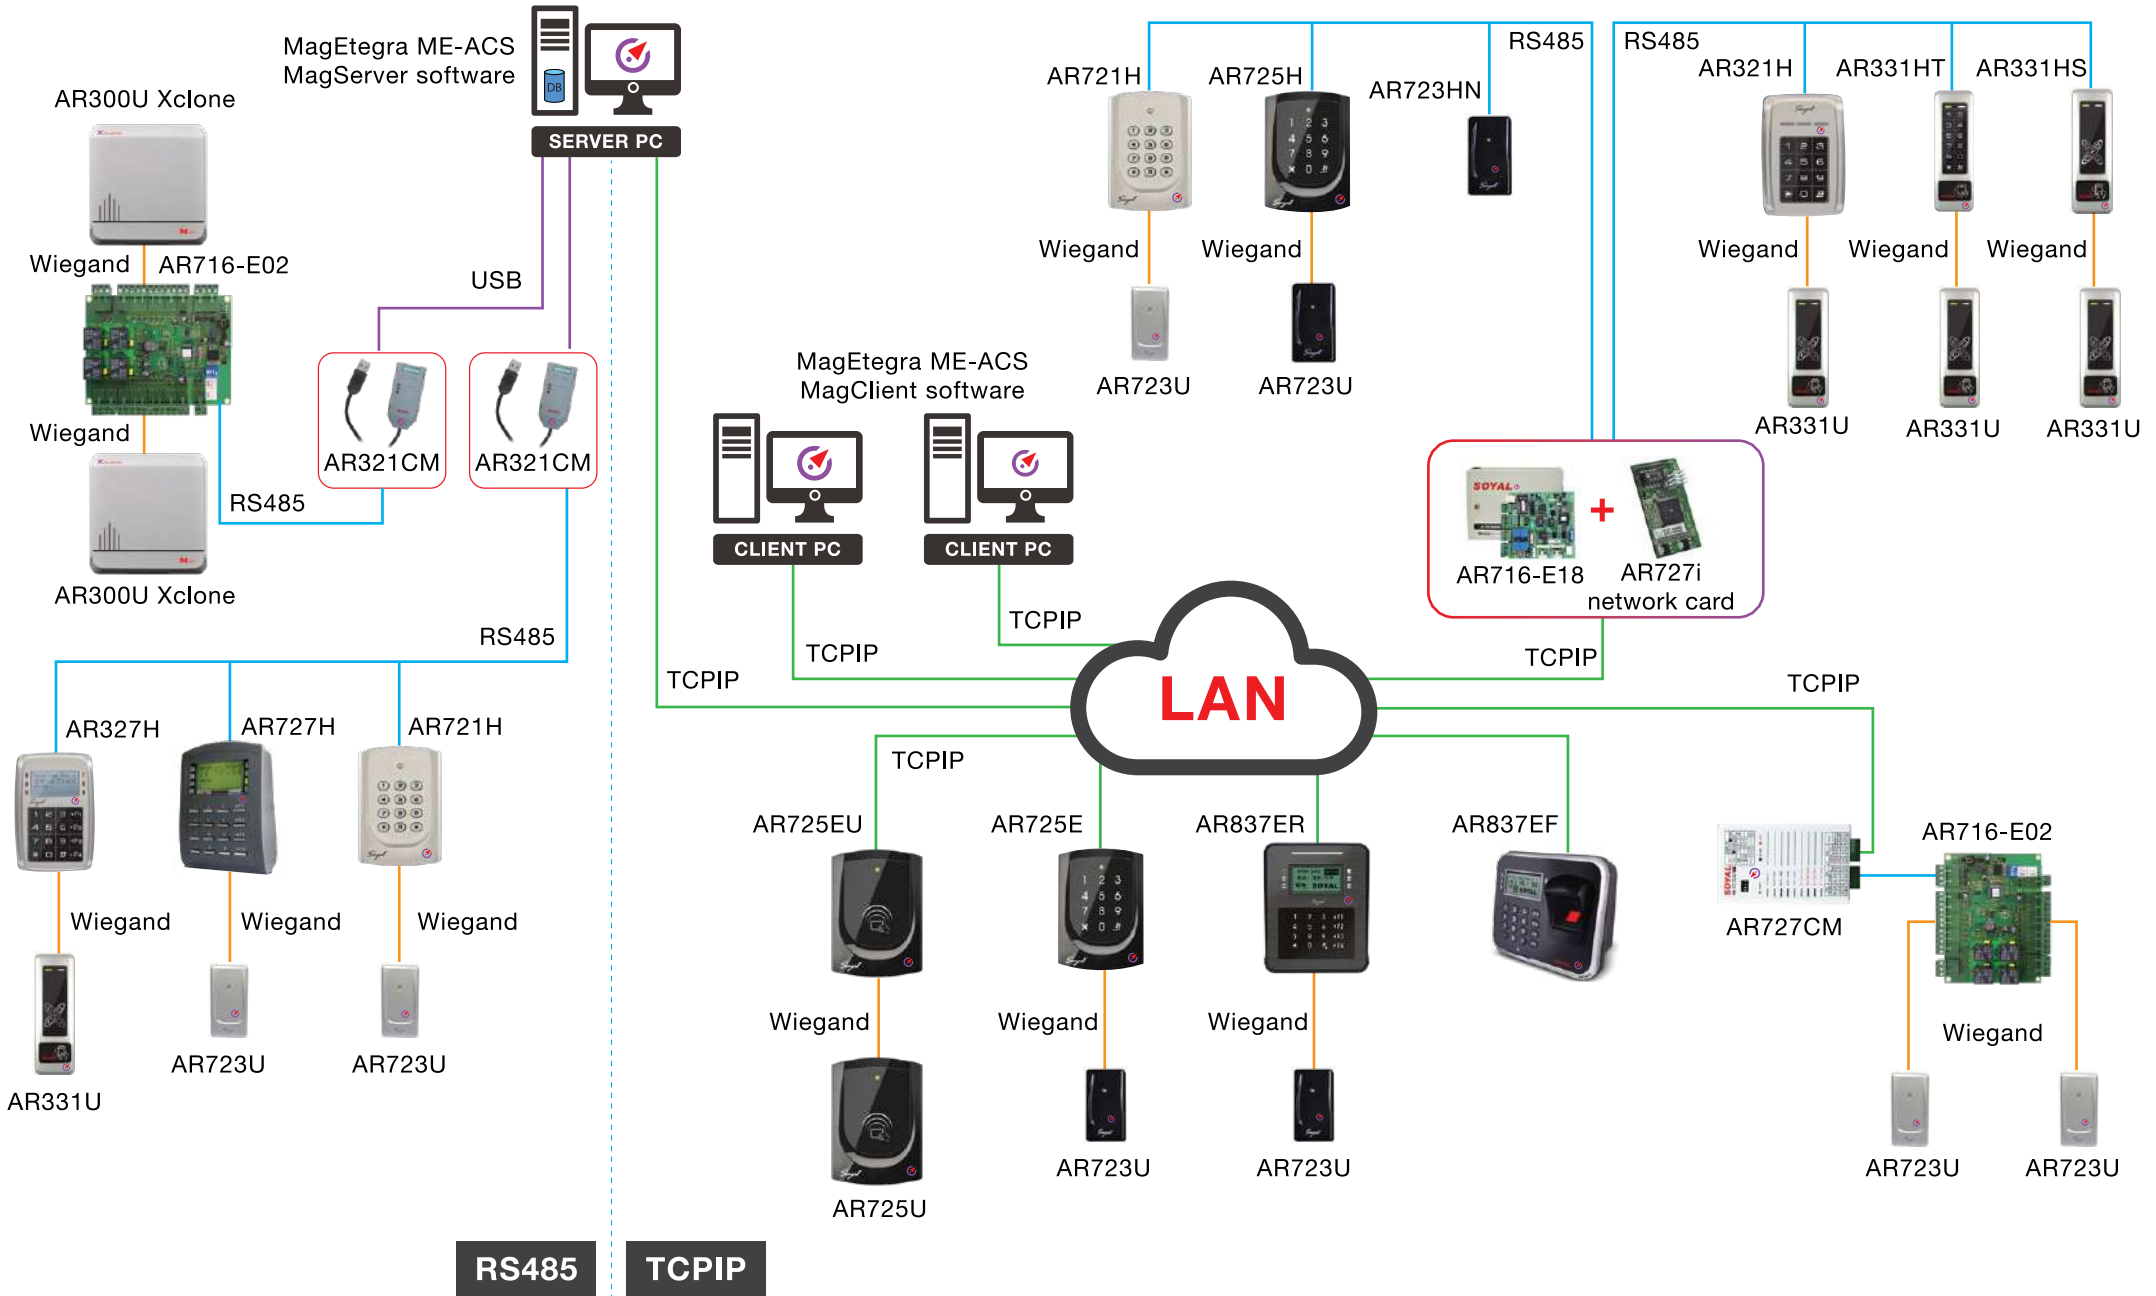

- Flexible to integrate with SOYAL or other access control system
- From the DIP switch change mode in between slave RS-485 reader or a slave WG reader

QR Code Reader

AR888ULS

SOYAL QR Code Reader

- Support QR code 2D barcode
- Scanning distance 50-200mm status
- Support dual frequency EM and Mifare
- Data output: Wg26, Wg34
- LED indicator: Green, red

DESFire Card Encoder

AR837P

DESFire Card Encoder

- Illuminated Keypad Design for more visual operation
- Weatherproof Design for outdoor use RS-485

Proximity Card

Printed WG number on card

CDS18 - EM 125Khz Card

- 1.8mm card

CDS084SH - EM 125Khz Card

- 0.84mm thin card

CDM084SH - Mifare 13.56Mhz Card

- 0.84mm thin card

AR-TAGCIDW50F-DF28 Desfire

- 0.84mm thin card

Keychain Tag

- EM / Mifare
- Read / Write
- Printed serial number

SOYAL Hardware & Software Architecture

Simple office door access solution

SOYAL offer low budget door access system to cater the need of small and mid-size office that requires basic access security with time attendance function. You can easily manage who can enter where at what time with MagEtegra ME-ACS Lite (free) and Standard version access security software.