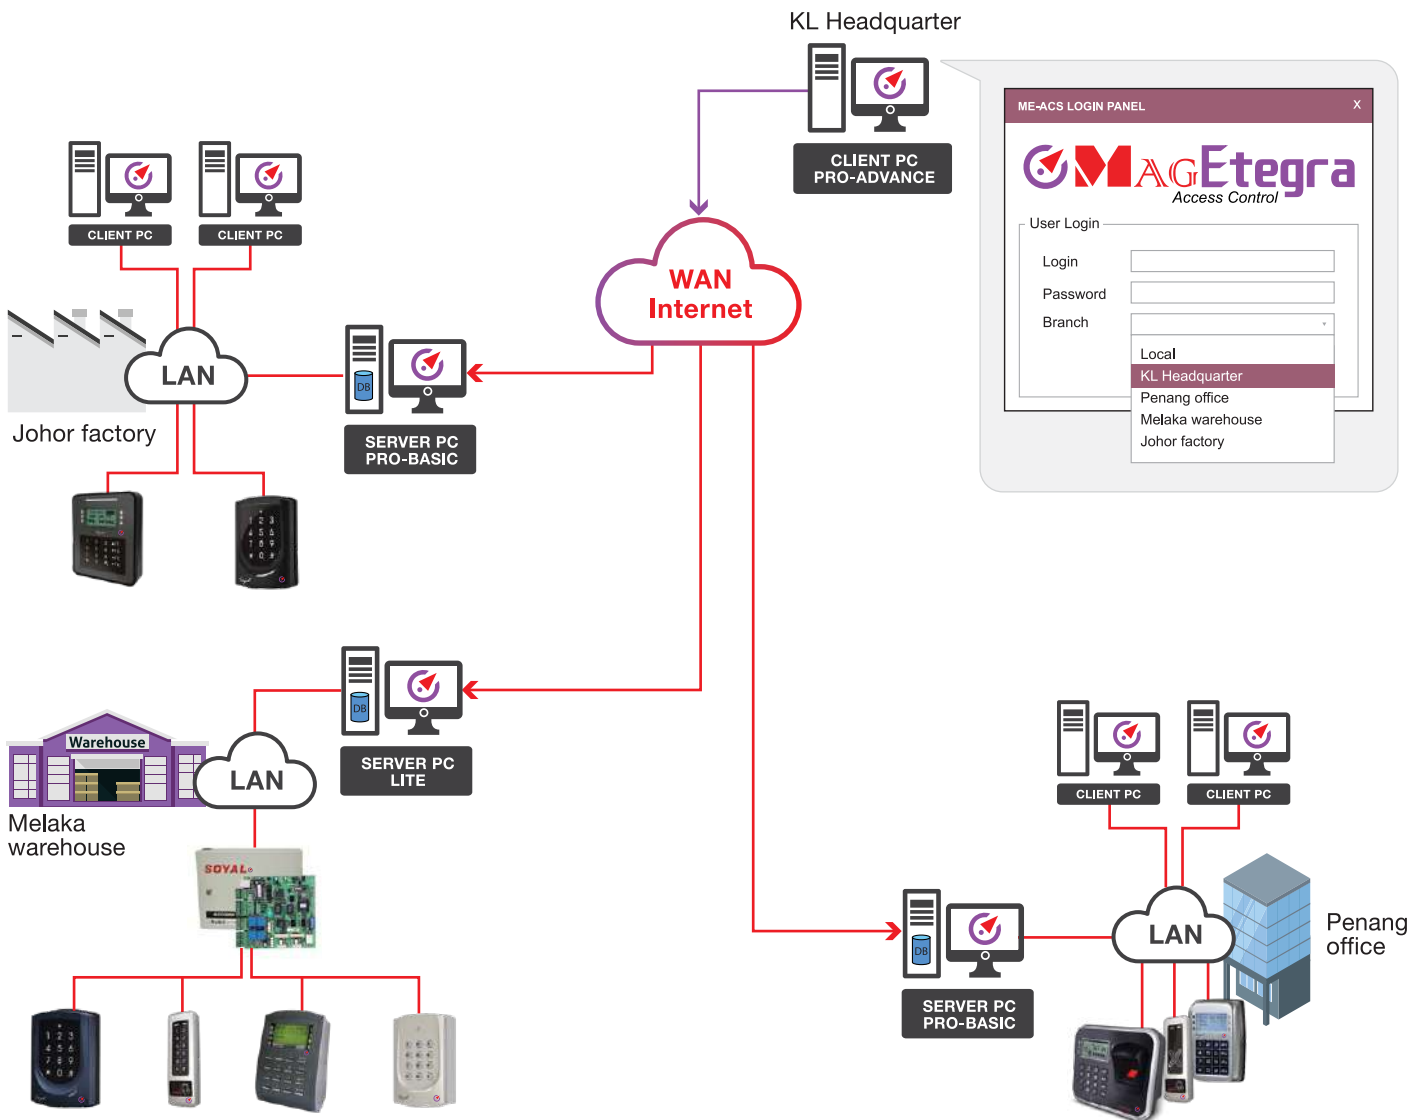

MagEtegra ME-ACS also allows each branch to monitor their own security system. With ME-ACS Pro-Advance version, headquarter can open up each branches individually and manage all branch on single screen simultaneously.

Decentralised Architecture