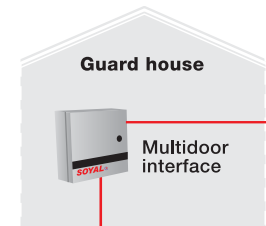

Integrated total solution

Parking

MAG Etegra

Integrated Access Security Software

Turnstile

Elevator