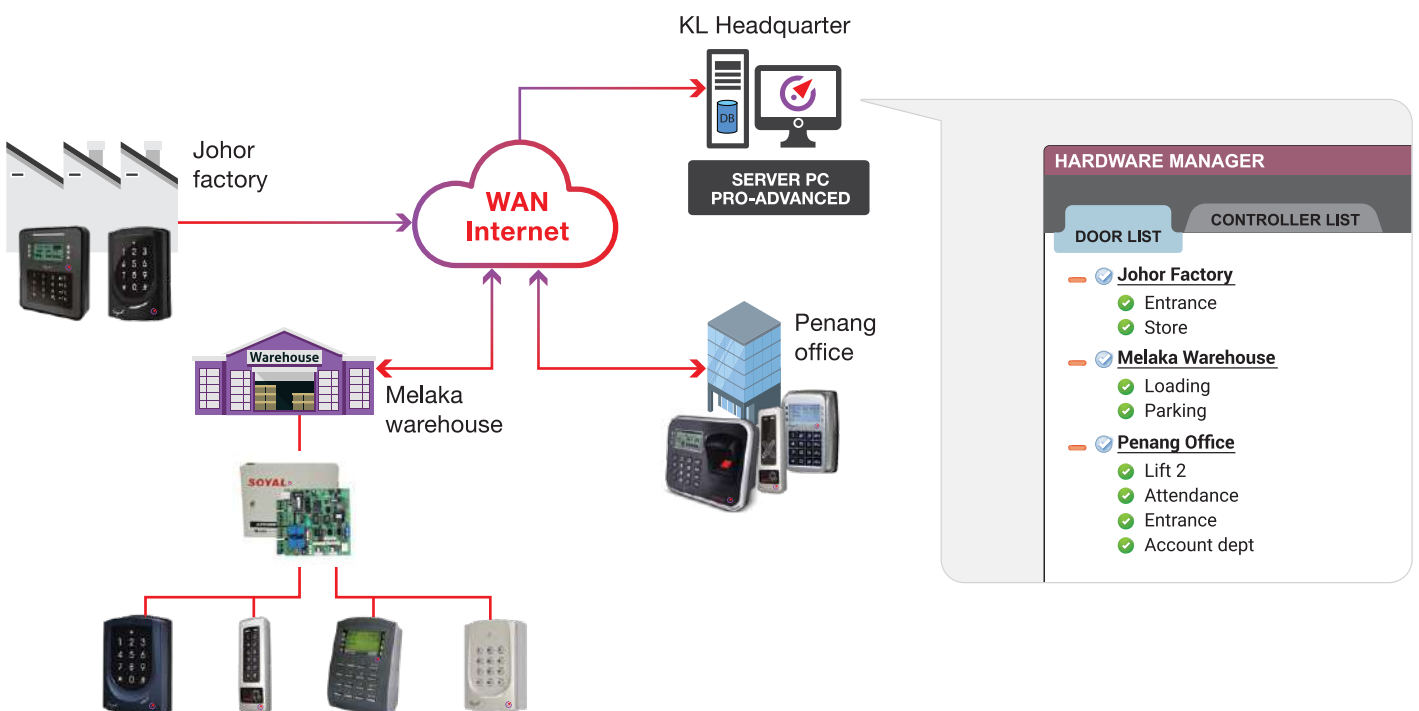

Easy fit to customer limited budget

Easy fit to site environment

High performance feature yet still very affordable

5 Extended functionality with MagEtegra software

MagEtegra ME-ACS is an advance client / server access control software that is designed for Soyol's card and fingerprint access system. It extends SOYAL functionality to the next level with integrated CCTV surveillance and time attendance functions. MagEtegra is fully loaded with powerful features into a single platform to achieve centralized security, surveillance and attendance management.

6 Extended connectivity with MagEtegra software

MagEtegra ME-ACS allows multiple operators to simultaneously monitor and control multiple branches over the internet from a centralised location in headquarter. Every operator can be authorized for specific function in the software. Different operator and different sites are connected onto a SINGLE software platform for easier management.

Centralised Architecture

MagEtegra ME-ACS also allows each branch to monitor their own security system. With ME-ACS Pro-Advance version, headquarter can open up each branches individually and manage all branch on single screen simultaneously.