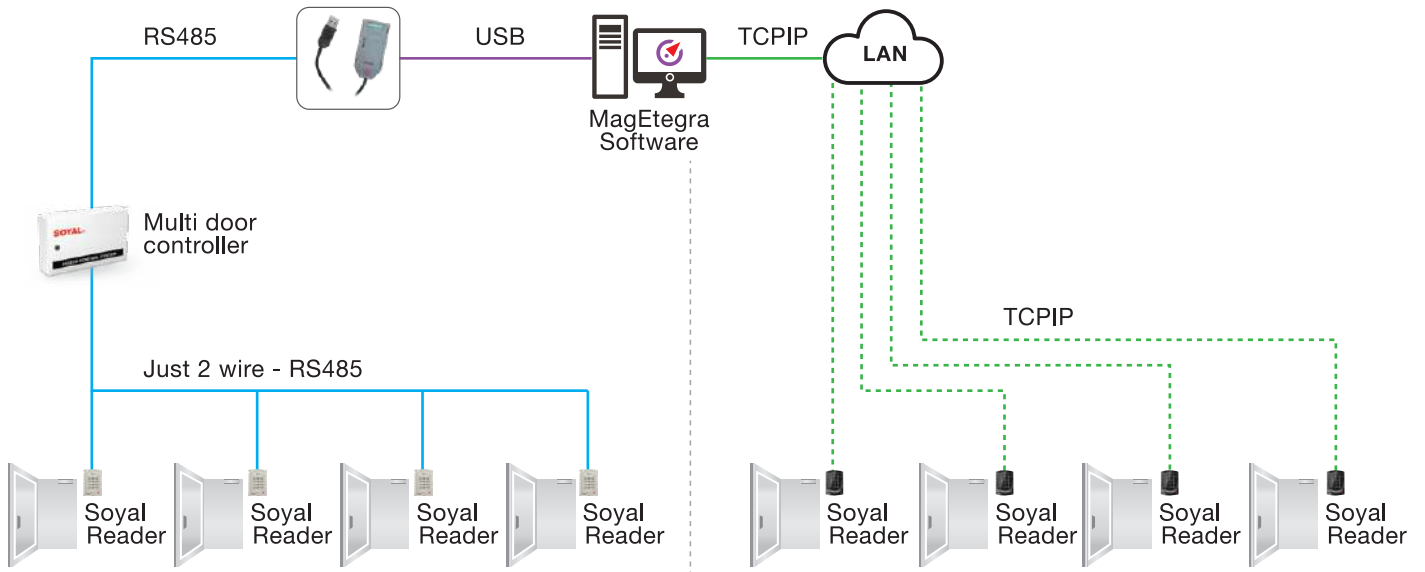

SOYAL's highly stable good quality hardware with MagEtegra's innovative user-friendly software is the perfect combination of total security solution that brings you peace of mind.

Content

You can feel peace of mind knowing that the safety of your building's user is assured with our total access security and automation solution. By choosing the right gate access control system, it will effectively filter out all "**BAD people**" and only allow "**GOOD people**" to go in. This could help eliminate 90% of the potential security threats in the building. You can easily control who can enter where at what time using card, pin or fingerprint from our simplified software interface. Your business inventory, valuables and confidential asset can be well secured.

1 More flexible

SOYAL flexible architecture support mixture of RS485 and TCPIP to suit any site condition. **RS485** save wiring cost by allowing multiple readers to be looped using 2 wire only up to 300m-1000m distance. **TCPIP** offer the convenience for future expansion where each reader just have to connect to nearby available network point.

- Save money in current project

RS485

TCPIP

- Convenient for future expansion

2 Easier installation & maintenance

SOYAL reader has built-in controller to give you 2 in 1 best value. This allows reduced wiring, simplified installation and more convenient for maintenance. Minimum labor cost for installation and servicing. Therefore overall project cost can be lowered and save you more money.