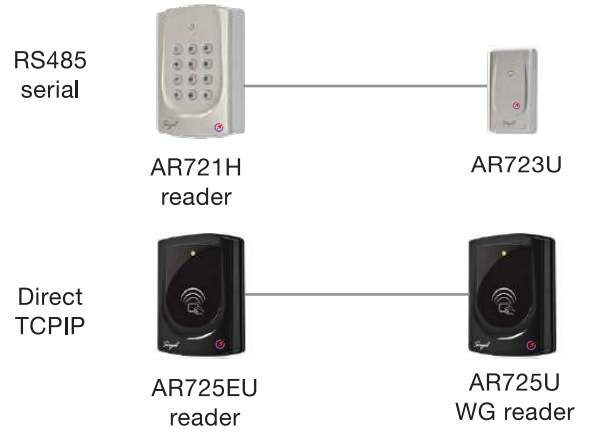

Brand X

- Unnecessary external controller on every door

VS

SOYAL

- Reader with built-in controller

Brand Y

- Unnecessary multicolor high resolution touch screen LCD
- Complicated moulding shape

VS

SOYAL

- Simplified design for practical usage

4 Wider choice of readers

SOYAL offer from low cost standalone to high performance reader under single brand. You can choose from a slim design reader that easily fit into narrow door frame or affordable reader that come with keypad or direct TCP/IP features. Some place you might want to use lower cost reader and some place you might need to use high feature reader. Whatever you need, SOYAL has plenty of readers choice for you to mix and match in accordance to your desired budget.

Easy fit to customer limited budget

Easy fit to site environment

High performance feature yet still very affordable

5 Extended functionality with MagEtegra software

MagEtegra ME-ACS is an advance client / server access control software that is designed for Soyol's card and fingerprint access system. It extends SOYAL functionality to the next level with integrated CCTV surveillance and time attendance functions. MagEtegra is fully loaded with powerful features into a single platform to achieve centralized security, surveillance and attendance management.